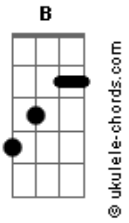

Nirvana - Dive

Tom: **B**
Intro: **E**

```
|-----|  
|-----|  
|-----|  
|-14/2-|  
|-12/0-|
```

VERSE

Pick me pick me yeah
live alone, lone signal
at least, at least yeah
everyone is hollow
Pick me pick me yeah
You can even pay them

CHORUS

Acordes

"dive , dive , dive , dive in me"

Kiss this, kiss that yeah
Live alone, lone single
At least, at least, yeah
You could be my hero

Pick me, pick me yeah
Everyone is waiting
Hit me, hit me yeah
I'm real good at hating