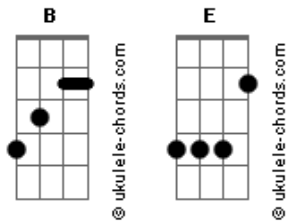

Nirvana - Dive

Tom: **B**
Intro: **E**

```
|-----|  
|-----|  
|-----|  
|-14/2-|  
|-12/0-|
```

VERSE

Pick me pick me yeah
live alone, lone signal
at least, at least yeah
everyone is hollow
Pick me pick me yeah
You can even pay them

CHORUS

Acordes

"dive , dive , dive , dive in me"

Kiss this, kiss that yeah
Live alone, lone single
At least, at least, yeah
You could be my hero

Pick me, pick me yeah
Everyone is waiting
Hit me, hit me yeah
I'm real good at hating