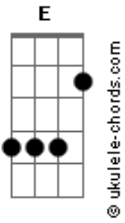

Nirvana - Dive

Tom: **B**
Intro: **E**

```
|-----|  
|-----|  
|-----|  
|-14/2-|  
|-12/0-|
```

VERSE

Pick me pick me yeah
live alone, lone signal
at least, at least yeah
everyone is hollow
Pick me pick me yeah
You can even pay them

CHORUS

Acordes

"dive , dive , dive , dive in me"

Kiss this, kiss that yeah
Live alone, lone single
At least, at least, yeah
You could be my hero

Pick me, pick me yeah
Everyone is waiting
Hit me, hit me yeah
I'm real good at hating

CHORUS

"dive , dive , dive , dive in me"

Solo