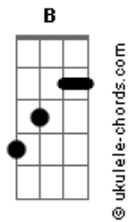

Nirvana - Dive

Tom: **B**
Intro: **E**

```
|-----|  
|-----|  
|-----|  
|-14/2-|  
|-12/0-|
```

VERSE

Pick me pick me yeah
live alone, lone signal
at least, at least yeah
everyone is hollow
Pick me pick me yeah
You can even pay them

CHORUS

Acordes

"dive , dive , dive , dive in me"

Kiss this, kiss that yeah
Live alone, lone single
At least, at least, yeah
You could be my hero

Pick me, pick me yeah
Everyone is waiting
Hit me, hit me yeah
I'm real good at hating

CHORUS

"dive , dive , dive , dive in me"

Solo