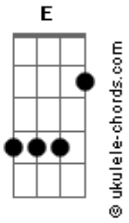

Nirvana - Dive

Tom: **B**
Intro: **E**

```
|-----|  
|-----|  
|-----|  
|-14/2-|  
|-12/0-|
```

VERSE

Pick me pick me yeah
live alone, lone signal
at least, at least yeah
everyone is hollow
Pick me pick me yeah
You can even pay them

CHORUS

Acordes

"dive , dive , dive , dive in me"

Kiss this, kiss that yeah
Live alone, lone single
At least, at least, yeah
You could be my hero

Pick me, pick me yeah
Everyone is waiting
Hit me, hit me yeah
I'm real good at hating