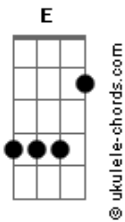

Nirvana - Dive

Tom: **B**
Intro: **E**

```
|-----|  
|-----|  
|-----|  
|-14/2-|  
|-12/0-|
```

VERSE

Pick me pick me yeah
live alone, lone signal
at least, at least yeah
everyone is hollow
Pick me pick me yeah
You can even pay them

CHORUS

Acordes

"dive , dive , dive , dive in me"

Kiss this, kiss that yeah
Live alone, lone single
At least, at least, yeah
You could be my hero

Pick me, pick me yeah
Everyone is waiting
Hit me, hit me yeah
I'm real good at hating

CHORUS

"dive , dive , dive , dive in me"

Solo