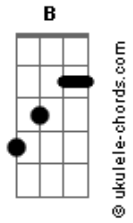

Nirvana - Dive

Tom: **B**
Intro: **E**

```
|-----|  
|-----|  
|-----|  
|-14/2-|  
|-12/0-|
```

VERSE

Pick me pick me yeah
live alone, lone signal
at least, at least yeah
everyone is hollow
Pick me pick me yeah
You can even pay them

CHORUS

Acordes

"dive , dive , dive , dive in me"

Kiss this, kiss that yeah
Live alone, lone single
At least, at least, yeah
You could be my hero

Pick me, pick me yeah
Everyone is waiting
Hit me, hit me yeah
I'm real good at hating

CHORUS

"dive , dive , dive , dive in me"

Solo