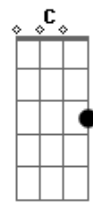

[Refrão]

D Em G
As an old memory, yeah
Em G

Memory, yeah
Em G
Memory, yeah
Em G
Memory, yeah

[Terceira Parte]

A C A C
And I swear that I don't have a gun
A C
No, I don't have a gun
A C
No, I don't have a gun
Intro: Em D

[Refrão]

Em G
Memory, yeah
Em G
Memory, yeah
Em G
Memory, yeah
Em G
Memory, yeah

[Terceira Parte]

A C A C
And I swear that I don't have a gun
A C
No, I don't have a gun
A C
No, I don't have a gun
A C
No, I don't have a gun
A C
No, I don't have a gun

[Final] Em D

Em D
Memory, yeah
Em D
Memory, yeah

Acordes

© ukulele-chords.com

© ukulele-chords.com

© ukulele-chords.com

© ukulele-chords.com

© ukulele-chords.com