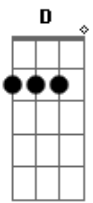

[Refrão]

Em G
Memory, yeah
Em G
Memory, yeah
Em G
Memory, yeah
Em G
Memory, yeah

[Terceira Parte]

A C A C
And I swear that I don't have a gun
A C
No, I don't have a gun
A C
No, I don't have a gun
A C
No, I don't have a gun
A C
No, I don't have a gun

[Final] Em D

Em D
Memory, yeah
Em D
Memory, yeah

Acordes

© ukulele-chords.com

© ukulele-chords.com

© ukulele-chords.com

© ukulele-chords.com

© ukulele-chords.com