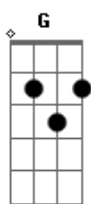

© ukulele-chords.com