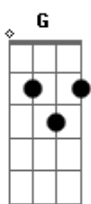

© ukulele-chords.com