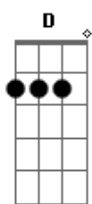

Nirvana - About a Girl

Tom: D
Intro: 8x: Em G

Primeira Parte:

Em G Em G
I need an easy friend
Em G Em G
I do... with an ear to lend
Em G Em G
I do... think you fit this shoe
Em G Em G
I do... won't you have a clue.

Segunda Parte:

C G F Bb
I'll take advantage while
C G F Bb
You hang me out to dry
E A C
But I can't see you every night
Em G
Free.

(Em G) (2x) (Em G) (2x)
I do...

Primeira Parte: (com variação na letra)

Em G Em G
I'm standing in your line
Em G Em G
I do... hope you have the time
Em G Em G
I do... pick a number two
Em G Em G
I do... keep a date with you.

Segunda Parte:

C G F Bb
I'll take advantage while
C G F Bb
You hang me out to dry
E A C
But I can't see you every night
Em G
Free.

(Em G) (2x) (Em G) (2x)
I do...

Solo:

Frase (opção):

Intro: 8x: Em G

Primeira Parte:

Em G Em G
I need an easy friend
Em G Em G
I do... with an ear to lend
Em G Em G
I do... think you fit this shoe
Em G Em G
I do... won't you have a clue.

Segunda Parte:

C G F Bb
I'll take advantage while
C G F Bb
You hang me out to dry
E A C
But I can't see you every night
Em G
Free.

Intro: 8x: Em G

I need an easy friend
I do... with an ear to lend
I do... think you fit this shoe
I do... won't you have a clue.

C G F Bb
I'll take advantage while
C G F Bb
You hang me out to dry

E A C
But I can't see you every night

(Em G) (2x)

Em G Em G
I do... (4x)

Acordes