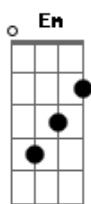

© ukulele-chords.com

© ukulele-chords.com