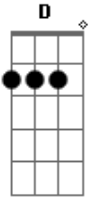

© ukulele-chords.com