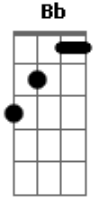

Nine Inch Nails - Line Begins To Blur

Tom: **F**

Chorus:

Drop **D** Tuning

Repeat

The notes in () mean to only press half way down so the chord sounds muffled

C **Bb** **F** **D**

Main Riff:

Solo(2:56):

Repeat x3 slight vibrato every note

Acordes

© ukulele-chords.com

© ukulele-chords.com

© ukulele-chords.com

© ukulele-chords.com