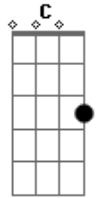

Nine Inch Nails - Line Begins To Blur

Tom: **F**

Chorus:

Drop **D** Tuning

Repeat

The notes in () mean to only press half way down so the chord sounds muffled

C **Bb** **F** **D**

Main Riff:

Solo(2:56):

Repeat x3 slight vibrato every note

Acordes

© ukulele-chords.com

© ukulele-chords.com

© ukulele-chords.com

© ukulele-chords.com