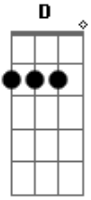

# Nine Inch Nails - Head Like a Hole

Tom: C

Pretty Hate Machine

-----

These are the only two parts for guitar you need for the entire song

## Acordes

[intro]

"god money I'll do anything for you..."

[chorus]

"HEAD LIKE A HOLE, BLACK AT YOUR SOUL, I'D RATHER DIE, THAN GIVE YOU CONTROL"