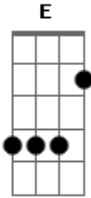

Nine Inch Nails - Head Like a Hole

Tom: **C**

Pretty Hate Machine

These are the only two parts for guitar you need for the entire song

Acordes

© ukulele-chords.com

© ukulele-chords.com

© ukulele-chords.com

© ukulele-chords.com

[intro]

"god money I'll do anything for you..."

[chorus]

"HEAD LIKE A HOLE, BLACK AT YOUR SOUL, I'D RATHER DIE, THAN GIVE YOU CONTROL"