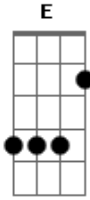

# Nine Inch Nails - Head Like a Hole

Tom: C

Pretty Hate Machine

-----

These are the only two parts for guitar you need for the entire song

## Acordes

[intro]

"god money I'll do anything for you..."

[chorus]

"HEAD LIKE A HOLE, BLACK AT YOUR SOUL, I'D RATHER DIE, THAN GIVE YOU CONTROL"