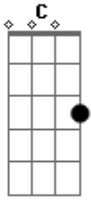

# Nine Inch Nails - Head Like a Hole

Tom: C

Pretty Hate Machine

-----

These are the only two parts for guitar you need for the entire song

## Acordes

[intro]

"god money I'll do anything for you..."

[chorus]

"HEAD LIKE A HOLE, BLACK AT YOUR SOUL, I'D RATHER DIE, THAN GIVE YOU CONTROL"