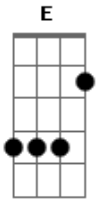

Nine Inch Nails - Big Man With A Gun

Tom: **E**

album - The Downward Spiral

Drop **D** tuning

00:09

synth

00:19

Fig I

00:57

Fig II

01:17

Fig III

| -3- | | -3- | | -3- | | -3- | | -3- | | -3- | | -3- | | -3- |

Acordes

© ukulele-chords.com