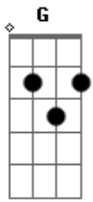

Nine Black Alps - Lost House

Tom: D

^{Bm} Tell me how you think I got the ^D joke?

^{Bm} I saw you laugh,

I thought I saw you ^D choke

^G And I'm tired of being the one you need,

^{Gb} The one you drag around ^A

^{Bm} ^D ^{Gb} Now you're gone,

^{Bm} ^D ^{Gb} Now you're gone

^{Bm} ^D Tell me how you really think I am?

^{Bm} I saw you shake,

I thought you'd understand ^D

^G I don't wanna be your misery,

^D ^A Don't wanna let you down

^G I don't wanna be your misery,

Don't wanna let you down, ^{Gb} ^A

^G So, come and see my tragedy,

^{Gb} ^A Unfold and wrap around

^{Bm} ^D ^{Gb} Now you're gone,

^{Bm} ^D ^{Gb} Now you're gone

^{Bm} ^D ^{Gb} Now you're gone,

^{Bm} ^D ^{Gb} Now you're gone

(^{Bm})

Acordes

© ukulele-chords.com

© ukulele-chords.com

© ukulele-chords.com

© ukulele-chords.com

© ukulele-chords.com