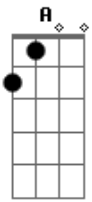

Nine Black Alps - Lost House

Tom: D

^{Bm} Tell me how you think I got the ^D joke?

^{Bm} I saw you laugh,

I thought I saw you ^D choke

^G And I'm tired of being the one you need,

^{Gb} The one you drag around ^A

^G I don't wanna be your misery,

Don't wanna let you down, ^{Gb} ^A

^G So, come and see my tragedy,

^{Gb} ^A Unfold and wrap around

^{Bm} ^D ^{Gb} Now you're gone,

^{Bm} ^D ^{Gb} Now you're gone

^{Bm} ^D ^{Gb} Now you're gone,

^{Bm} ^D ^{Gb} Now you're gone

(^{Bm})

Acordes

© ukulele-chords.com

© ukulele-chords.com

© ukulele-chords.com

© ukulele-chords.com

© ukulele-chords.com