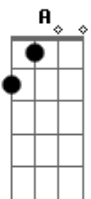

© ukulele-chords.com