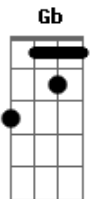

© ukulele-chords.com