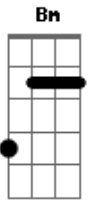

© ukulele-chords.com