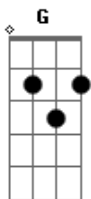

© ukulele-chords.com