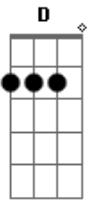

Nine Black Alps - Lost House

Tom: D

^{Bm} Tell me how you think I got the ^D joke?

^{Bm} I saw you laugh,

I thought I saw you ^D choke

^G And I'm tired of being the one you need,

^{Gb} The one you drag around ^A

^{Bm} ^D ^{Gb} Now you're gone,

^{Bm} ^D ^{Gb} Now you're gone

^{Bm} ^D Tell me how you really think I am?

^{Bm} I saw you shake,

I thought you'd understand ^D

^G I don't wanna be your misery,

^D ^A Don't wanna let you down

^{Bm} ^D ^{Gb} Now you're gone,

^{Bm} ^D ^{Gb} ^A Now you're gone

It's just the way I let things ^{Bm} ^D ^{Gb} ^A happen,

It's just the way I can't stop falling down, ^{Bm} ^D ^{Gb}

^G Let me out

Solo: ^{Bm} ^D

^G I don't wanna be your misery,

Don't wanna let you down, ^{Gb} ^A

^G So, come and see my tragedy,

^{Gb} ^A Unfold and wrap around

^{Bm} ^D ^{Gb} Now you're gone,

^{Bm} ^D ^{Gb} Now you're gone

^{Bm} ^D ^{Gb} Now you're gone,

^{Bm} ^D ^{Gb} Now you're gone

(^{Bm})

Acordes

© ukulele-chords.com