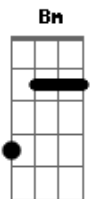

© ukulele-chords.com

© ukulele-chords.com