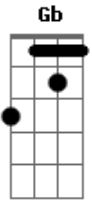

Nine Black Alps - Lost House

Tom: D

^{Bm} Tell me how you think I got the ^D joke?

^{Bm} I saw you laugh,

I thought I saw you ^D choke

^G And I'm tired of being the one you need,

^{Gb} The one you drag around ^A

^{Bm} ^D ^{Gb} Now you're gone,

^{Bm} ^D ^{Gb} Now you're gone

^{Bm} ^D Tell me how you really think I am?

^{Bm} I saw you shake,

I thought you'd understand ^D

^G I don't wanna be your misery,

^D ^A Don't wanna let you down

^G I don't wanna be your misery,

Don't wanna let you down, ^{Gb} ^A

^G So, come and see my tragedy,

^{Gb} ^A Unfold and wrap around

^{Bm} ^D ^{Gb} Now you're gone,

^{Bm} ^D ^{Gb} Now you're gone

^{Bm} ^D ^{Gb} Now you're gone,

^{Bm} ^D ^{Gb} Now you're gone

(^{Bm})

Acordes

© ukulele-chords.com

© ukulele-chords.com

© ukulele-chords.com

© ukulele-chords.com

© ukulele-chords.com