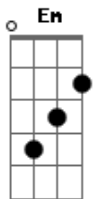

NINA (UK) - Born To Live

tom:

Intro: Am Em Am Em
Am Em Am Em

Am Em
Hunted all my life

Am
Nowhere else to hide

Em
Fear inside me grows

G Dm
Stepping in the dark

Em F
We were lonely souls (pretty fierce inside)

G
We were the lonely souls

[Refrão]

C
And so it ends

G
You and I never gonna let you go

Am
We're running wild you and I

F
We'll survive

Am Em G
We're born to live, not meant to die

Am Em
Howling in my mind

Am
Steps on foreign land

Em
Pack of crying wolves

Dm
Running in the night

Em F
We were the lonely souls (pretty dead inside)

G
We were the lonely souls

[Refrão]

C
And so it ends

Acordes

© ukulele-chords.com