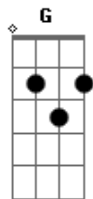

© ukulele-chords.com