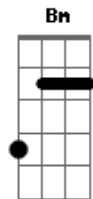

© ukulele-chords.com

G
You and I never gonna let you go

Am
We're running wild you and I

F
We'll survive

C
We're born to live, not meant to die

G
We're born to live, not meant to die

Am
We're born to live, not meant to die

F
We're born to live, not meant to die

[Ponte]

Am
The hunting is over one last kiss

(no more lonely souls)

Am
We're slaves no more

Bm C
And we run free

G F
Even if we fall

[Refrão]

C
And so it ends

G
You and I never gonna let you go

Am
We're running wild you and I

F
We'll survive

C
We're born to live, not meant to die

G
We're born to live, not meant to die

Am
We're born to live, not meant to die

F
We're born to live, not meant to die

[Final] C G Am F
C G Am F Am