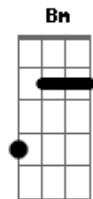

NINA (UK) - Born To Live

tom:

Intro: Am Em Am Em
Am Em Am Em

Am Em
Hunted all my life

Am
Nowhere else to hide

Em
Fear inside me grows

G Dm
Stepping in the dark

Em F
We were lonely souls (pretty fierce inside)

G
We were the lonely souls

[Refrão]

C
And so it ends

G
You and I never gonna let you go

Am
We're running wild you and I

F
We'll survive

Am Em G
We're born to live, not meant to die

Am Em
Howling in my mind

© ukulele-chords.com

© ukulele-chords.com

© ukulele-chords.com

© ukulele-chords.com

© ukulele-chords.com

© ukulele-chords.com

© ukulele-chords.com

G
You and I never gonna let you go

Am
We're running wild you and I

F
We'll survive

C
We're born to live, not meant to die

G
We're born to live, not meant to die

Am
We're born to live, not meant to die

F
We're born to live, not meant to die

[Ponte]