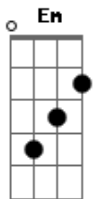

NINA (UK) - Born To Live

tom:

Intro: Am Em Am Em
Am Em Am Em

Am Em
Hunted all my life
Nowhere else to hide
Fear inside me grows
G Dm
Stepping in the dark
Em F
We were lonely souls (pretty fierce inside)
G
We were the lonely souls

[Refrão]

C
And so it ends
G
You and I never gonna let you go
Am
We're running wild you and I
F
We'll survive
Am Em G
We're born to live, not meant to die

Am Em
Howling in my mind
Am
Steps on foreign land
Em
Pack of crying wolves
Dm
Running in the night
Em F
We were the lonely souls (pretty dead inside)
G
We were the lonely souls

[Refrão]

C
And so it ends

Acordes

© ukulele-chords.com