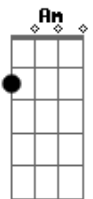

© ukulele-chords.com