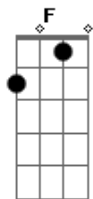

© ukulele-chords.com