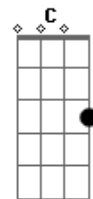

NINA (UK) - Born To Live

tom:

Intro: Am Em Am Em
Am Em Am Em

Am Em
Hunted all my life
Nowhere else to hide
Fear inside me grows
G Dm
Stepping in the dark
Em F
We were lonely souls (pretty fierce inside)
G
We were the lonely souls

[Refrão]

C
And so it ends
G
You and I never gonna let you go
Am
We're running wild you and I
F
We'll survive
Am Em G
We're born to live, not meant to die

Am Em
Howling in my mind
Am
Steps on foreign land
Em
Pack of crying wolves
Dm
Running in the night
Em F
We were the lonely souls (pretty dead inside)
G
We were the lonely souls

© ukulele-chords.com

© ukulele-chords.com

G
You and I never gonna let you go
Am
We're running wild you and I
F
We'll survive
C
We're born to live, not meant to die
G
We're born to live, not meant to die
Am
We're born to live, not meant to die
F
We're born to live, not meant to die