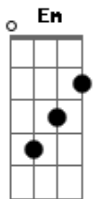

NINA (UK) - Born To Live

tom:

Intro: Am Em Am Em
Am Em Am Em

Am Em
Hunted all my life

Am
Nowhere else to hide

Em
Fear inside me grows

G Dm
Stepping in the dark

Em F
We were lonely souls (pretty fierce inside)

G
We were the lonely souls

[Refrão]

C
And so it ends

G
You and I never gonna let you go

Am
We're running wild you and I

F
We'll survive

Am Em G
We're born to live, not meant to die

Am Em
Howling in my mind

Am
Steps on foreign land

Em
Pack of crying wolves

Dm
Running in the night

Em F
We were the lonely souls (pretty dead inside)

G
We were the lonely souls

[Refrão]

C
And so it ends

Acordes