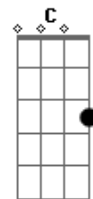

© ukulele-chords.com