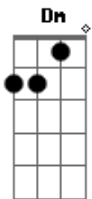

© ukulele-chords.com