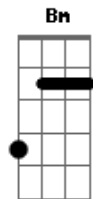

NINA (UK) - Born To Live

tom:

Intro: Am Em Am Em
Am Em Am Em

Am Em
Hunted all my life
Nowhere else to hide
Fear inside me grows
G Dm
Stepping in the dark
Em F
We were lonely souls (pretty fierce inside)
G
We were the lonely souls

[Refrão]

C
And so it ends
G
You and I never gonna let you go
Am
We're running wild you and I
F
We'll survive
Am Em G
We're born to live, not meant to die

Am Em
Howling in my mind
Am
Steps on foreign land
Em
Pack of crying wolves
Dm
Running in the night
Em F
We were the lonely souls (pretty dead inside)
G
We were the lonely souls

© ukulele-chords.com

© ukulele-chords.com

G
You and I never gonna let you go
Am
We're running wild you and I
F
We'll survive
C
We're born to live, not meant to die
G
We're born to live, not meant to die
Am
We're born to live, not meant to die
F
We're born to live, not meant to die