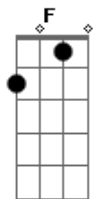

© ukulele-chords.com

© ukulele-chords.com

© ukulele-chords.com

© ukulele-chords.com

© ukulele-chords.com

© ukulele-chords.com

© ukulele-chords.com

G
You and I never gonna let you go

Am
We're running wild you and I

F
We'll survive

C
We're born to live, not meant to die

G
We're born to live, not meant to die

Am
We're born to live, not meant to die

F
We're born to live, not meant to die

[Ponte]