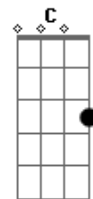

NINA (UK) - Born To Live

tom:

Intro: Am Em Am Em
Am Em Am Em

Am Em
Hunted all my life

Am
Nowhere else to hide

Em
Fear inside me grows

G Dm
Stepping in the dark

Em F
We were lonely souls (pretty fierce inside)

G
We were the lonely souls

[Refrão]

C
And so it ends

G
You and I never gonna let you go

Am
We're running wild you and I

F
We'll survive

Am Em G
We're born to live, not meant to die

Am Em
Howling in my mind

© ukulele-chords.com

© ukulele-chords.com

© ukulele-chords.com

© ukulele-chords.com

© ukulele-chords.com

© ukulele-chords.com

© ukulele-chords.com

G
You and I never gonna let you go

Am
We're running wild you and I

F
We'll survive

C
We're born to live, not meant to die

G
We're born to live, not meant to die

Am
We're born to live, not meant to die

F
We're born to live, not meant to die

[Ponte]