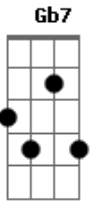

© ukulele-chords.com