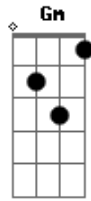

© ukulele-chords.com