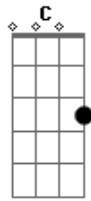

You're runnin' around, you know better daddy

I can't stand it cause you put me down

Bb

Yeah yeah

I put a spell on you

Because you're mine

[Solo] Dm Gm Dm D
Gm A Bb A

You know I love you, I love you, I love you

I love you anyhow

And I don't care if you don't want me

I'm yours right now

I put a spell on you

Because you're mine

Acordes

© ukulele-chords.com

© ukulele-chords.com