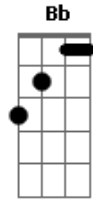

© ukulele-chords.com