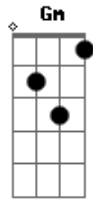

© ukulele-chords.com