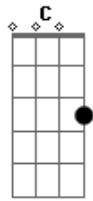

You're runnin' around, you know better daddy

I can't stand it cause you put me down

Bb

Yeah yeah

I put a spell on you

Because you're mine

[Solo] Dm Gm Dm D
Gm A Bb A

You know I love you, I love you, I love you

I love you anyhow

And I don't care if you don't want me

I'm yours right now

I put a spell on you

Because you're mine

Acordes

© ukulele-chords.com

© ukulele-chords.com