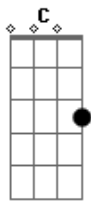

Nina Simone - I Put a Sell On You

Tom: D

m [Intro] Dm C Dm

I put a spell on you
Cause you're mine

You better stop the things you do
I ain't lyin', oh I ain't lyin

You know I can't stand it
You're runnin' around, you know better daddy

I can't stand it cause you put me down

Yeah yeah

I put a spell on you
Because you're mine

[Solo] Gm A Bb A

You know I love you, I love you, I love you

I love you anyhow
And I don't care if you don't want me
I'm yours right now

I put a spell on you
Because you're mine

Acordes

© ukulele-chords.com

© ukulele-chords.com

© ukulele-chords.com

© ukulele-chords.com

© ukulele-chords.com

© ukulele-chords.com