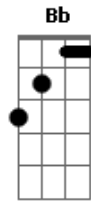

Nina Simone - I Put a Sell On You

Tom: D

m [Intro] Dm C Dm

I put a spell on you
Cause you're mine

You better stop the things you do
I ain't lyin', oh I ain't lyin

You know I can't stand it
You're runnin' around, you know better daddy

I can't stand it cause you put me down

Yeah yeah

I put a spell on you
Because you're mine

[Solo] Gm A Bb A

You know I love you, I love you, I love you

I love you anyhow
And I don't care if you don't want me
I'm yours right now

I put a spell on you
Because you're mine

Acordes

© ukulele-chords.com

© ukulele-chords.com

© ukulele-chords.com

© ukulele-chords.com

© ukulele-chords.com

© ukulele-chords.com