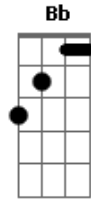

© ukulele-chords.com