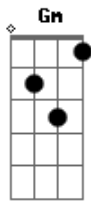

Nina Simone - I Put a Sell On You

Tom: D

m [Intro] Dm C Dm

I put a spell on you
Cause you're mine

You better stop the things you do
I ain't lyin', oh I ain't lyin

You know I can't stand it
You're runnin' around, you know better daddy

I can't stand it cause you put me down

Yeah yeah

I put a spell on you
Because you're mine

[Solo] Gm A Bb A

You know I love you, I love you, I love you

I love you anyhow
And I don't care if you don't want me
I'm yours right now

I put a spell on you
Because you're mine

Acordes

© ukulele-chords.com

© ukulele-chords.com

© ukulele-chords.com

© ukulele-chords.com

© ukulele-chords.com

© ukulele-chords.com