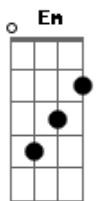

© ukulele-chords.com