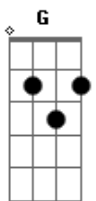

© ukulele-chords.com