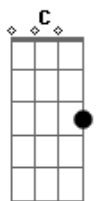

Nina Nesbitt - Seesaw

Tom: C

(com acordes na forma de Capotraste na 5ª casa

G) Wanna make my eyes shut
 G But I've just come in half cut
 Em C and I know I won't sleep tonight

G I just wanna call you up
 G But tonight I really fucked it up
 Em C Cause I can't ever do things right

C D Down
 Em G We are not equal what I did was evil
 C D Like cheating in the playground
 G G We're on the seesaw but I'm the one to fall
 Em C Keep going down down down
 D G We're on the seesaw but I'm the one to fall
 Em C D Keep going down down down
 Em And my words came tumbling out
 G C just as you turn around I can see by your frown
 D you're leaving me to drown
 Em G Head is spinning now like a merry go round
 C D But this love Is not a playground

= Toque o acorde uma vez e depois abafe

G G We're on the seesaw
 G Em C D And I'm the one to fall I keep going down down down
 G We're on the seesaw
 G Em C D And I'm the one to fall I keep going down down down

G Down down down I'm falling
 G Down down down I'm falling,
 Em C D falling down

G Down down down I'm falling
 G Down down down I'm falling,
 Em C D falling down

G On the seesaw

Acordes

© ukulele-chords.com