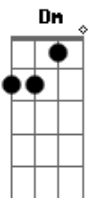

Bb7 Am

Olho, paro, penso e sinto

(Dm Gm Bb7 Am)

Acordes

© ukulele-chords.com

© ukulele-chords.com

© ukulele-chords.com

© ukulele-chords.com