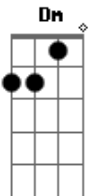

Bb7 Am

Olho, paro, penso e sinto

(Dm Gm Bb7 Am)

Acordes

© ukulele-chords.com

© ukulele-chords.com

© ukulele-chords.com

© ukulele-chords.com