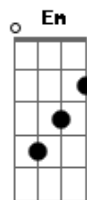

© ukulele-chords.com