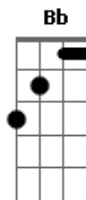

© ukulele-chords.com