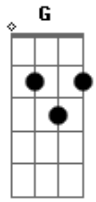

Niil - Sweating Fear

Tom: D

D Eb Bb A
 I wonder how you sleep
 D Eb Bb A
 Hittin' your daughter you creep
 D Eb Bb A
 I wonder how you live
 D Eb Bb
 In a house with two women
 A G
 Sweating fear

Bb A G
 Inside of this train
 Bb A G
 Inside of this train
 Bb A G
 Inside of this train
 Bb A
 Inside of this... Yeah!

D Eb
 Hurted body and shamed eyes
 Bb A
 Just because you hide it
 D Eb
 One more night fighting
 Bb A
 Now you wish to die

D Eb
 Don't blame yourself tonight
 Bb A
 Or you make them smile
 D Eb
 How many times you've cried?
 Bb A
 Now it's time to learn to lie

Bb A G
 Inside of this train
 Bb A G
 Inside of this train
 Bb A G
 Inside of this train
 Bb A
 Inside of this... Yeah!

Bb A G
 Inside of this train
 Bb A G
 Inside of this train
 Bb A G
 Inside of this train
 Bb A
 Inside of this... Yeah!

D Eb Bb A
 I wonder how... You sleep

Acordes

© ukulele-chords.com

© ukulele-chords.com

© ukulele-chords.com

© ukulele-chords.com

© ukulele-chords.com