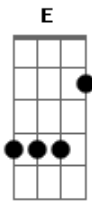

© ukulele-chords.com