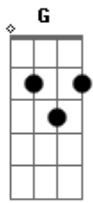

© ukulele-chords.com