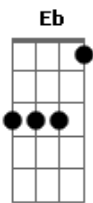

Nightwish - She is My Sin

tom:

Cm

She is my sin

Nightwish

Intro: Cm Bb Cm Eb Fm

Cm Fm Cm Eb Bb Gm Ab Bb
 Cm Fm Bb Cm Fm Cm Eb
 Cm Fm Cm Eb Bb Gm Ab Bb
 Cm Fm Cm Bb Cm Fm Cm Eb
 Cm Fm Cm Eb Bb Gm Ab Bb

[Verse 1]

Am C Em G

[Pre-Chorus]

Dm Am F
 To paradise with pleasure haunted by
 E
 Fear

[Chorus]

Am
 A sin for him
 G F
 Desire within, desire within
 Am
 A burning veil
 Dm G
 For the bride too dear for him
 Am
 A sin for him
 G F
 Desire within, desire within
 Am Dm C G
 Fall in love with your deep dark sin

[Break]

Am
 A sin for him
 Em F
 Desire within
 Am
 A burning veil
 Dm G
 For the bride too dear for him

[Chorus]

Cm
 A sin for him
 Bb Ab
 Desire within, desire within
 Cm
 A burning veil
 Fm Eb Bb
 For the bride too dear for him
 Cm
 A sin for him
 Bb Ab
 Desire within, desire within
 Cm Fm Eb Bb
 Fall in love with your deep dark sin

[Final]

Cm Fm Cm Fm Cm Fm Cm Eb Bb Gm Cm

© ukulele-chords.com

© ukulele-chords.com

© ukulele-chords.com

© ukulele-chords.com

© ukulele-chords.com

© ukulele-chords.com