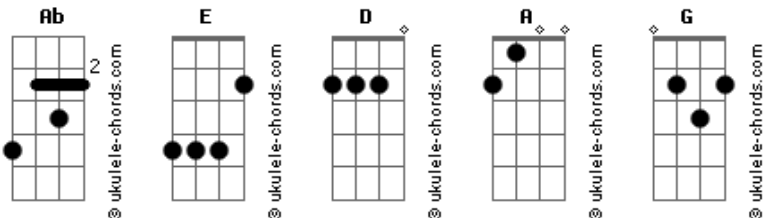

# Nightwish - Pharao Sails To Orion

Tom: **Ab**  
 from Oceanborn  
 TABBER: Emppu\_jr.

PLEASE RATE!

tuned in(EADGBe)  
 Intro: BELLS..

**D** **Ab** **D** **Ab** **A** **G**

guitar enters

die! ooooohhhhhh.....  
 p.m . . . . .

keybord...

pm . . . . .

Verseriff:

keyboard...

pm . . . . .

Verseriff:

Chorus:

..face to me..

## Acordes

flute solo:

Break:

Ohh...

guit 1  
 not so sure about this..

more than one pic/tone (don't know how many, it's very hard to count them.. you hear what will sound pretty good..)

Chorus:

p.m . . . . .