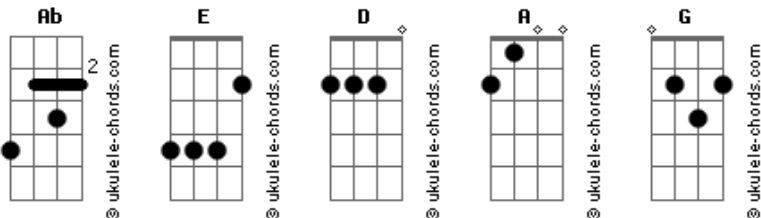

Nightwish - Pharao Sails To Orion

Tom: **Ab**
 from Oceanborn
 TABBER: Emppu_jr.

PLEASE RATE!

tuned in(EADGBe)
 Intro: BELLS..

D **Ab** **D** **Ab** **A** **G**

guitar enters

die! ooooohhhhhh.....
 p.m

keybord...

pm

Verseriff:

keyboard...

pm

Verseriff:

Chorus:

..face to me..

.

p.m

\ "Open thy veins for my venom..\"

Acordes

flute solo:

Break:

Ohh...

guit 1
 not so sure about this..

more than one pic/tone (don't know how many, it's very hard to count them.. you hear what will sound pretty good..)