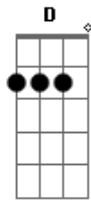

© ukulele-chords.com