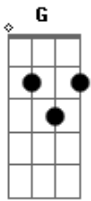

Nightwish - Ocean Soul

Tom: G
Intro: Teclado: Em Am C D Em

VERSO 1:

Em
One more night
Am
To bear this nightmare
C D Em
What more do I have to say
Em Am
Crying for me was never worth a tear
C D Em
My lonely soul is only filled with fear

PRÉ-REFRÃO:

Am Em
Long hours of loneliness
D Am Em
Between me and the sea

REFRÃO:

Em D
Losing emotion

C D
Finding devotion
G D
Should I dress in white and search the sea
Em C D
As I always wished to be - one with the waves
Bm Em
Ocean Soul

Em
Walking the tideline
Am
I hear your name
Is angels whispering
C D Em
Something so beautiful it hurts

REPETE PRÉ-REFRÃO

Em Am
I only wished to become something beautiful
C D Em
Through my music, through my silent devotion

REPETE REFRÃO

Acordes

© ukulele-chords.com