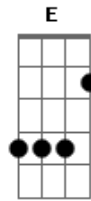

© ukulele-chords.com