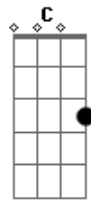

© ukulele-chords.com