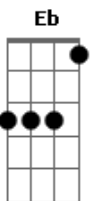

© ukulele-chords.com