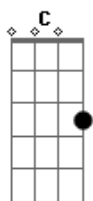

© ukulele-chords.com

© ukulele-chords.com