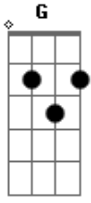

Come in, the fire's warm

F
Burn the rope and dance some more

C

Acordes

© ukulele-chords.com