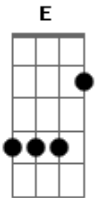

© ukulele-chords.com