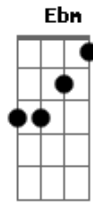

© ukulele-chords.com