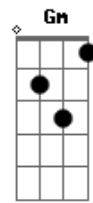

© ukulele-chords.com