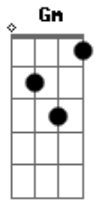

© ukulele-chords.com