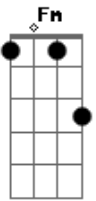

© ukulele-chords.com