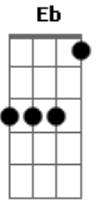

© ukulele-chords.com