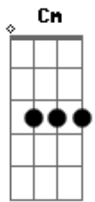

© ukulele-chords.com