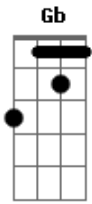

© ukulele-chords.com