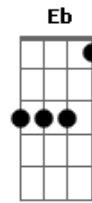

© ukulele-chords.com