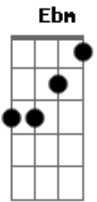

© ukulele-chords.com