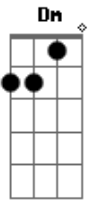

© ukulele-chords.com