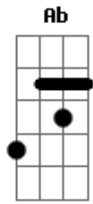

© ukulele-chords.com