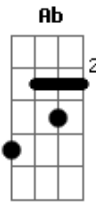

© ukulele-chords.com