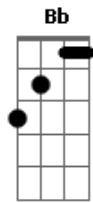

© ukulele-chords.com