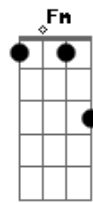

© ukulele-chords.com