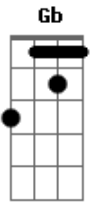

© ukulele-chords.com