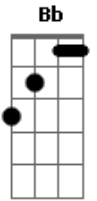

© ukulele-chords.com