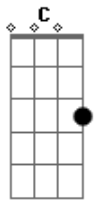

© ukulele-chords.com