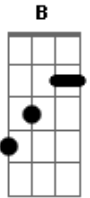

© ukulele-chords.com