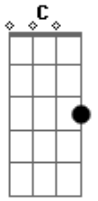

© ukulele-chords.com