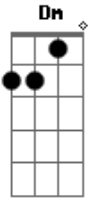

© ukulele-chords.com