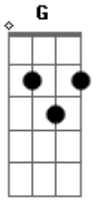

© ukulele-chords.com