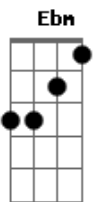

© ukulele-chords.com