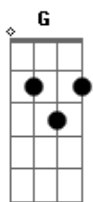

Nightwish - Dark Chest Of Wonders

Tom: C

"Once I had a dream
And this is it"

(Em E2)
Once there was a child's dream

Am One night the clock struck twelve
F G
The window open wide

(Em E2)
Once there was a child's heart

Am The age I learned to fly
C Dm
And took a step outside

(Em E2)
Once I knew all the tales

Am It's time to turn back time
F G
Follow the pale moonlight

(Em E2)
Once I wished for this night

Am Faith brought me here
C
It's time to cut the rope and

Em Ebm Em Am Bm
The one in the Big Blue is what the world stole from me

Em Ebm Em Am F
This night will bring him back to me

G Am
Fly to a dream

F C
Far across the sea

Dm
All the burdens gone

Em F G Am
Open the chest once more

Bm
Dark chest of Wonders

D G
Seen through the eyes

Em A A
Of the one with pure heart

D G A
Once so long ago

[Final] A Bm

Acordes

© ukulele-chords.com

© ukulele-chords.com