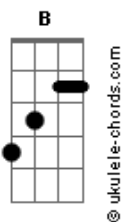

Nightwish - Crimson Tide

Tom: **E**

Album: From wishes to eternity
 tab made by: Kimmo Heiskanen (H)
 Intro:

Riff:1a
 2x

Dive using your pick to strings... well you know

Riff:1b
 2x

Riff:2a (NOTICE: turn micks to up to get smoother sound)
 1st time 2nd time

Riff:2b
 1st time 2nd time

Riff:2ah (NOTICE: turn micks back down to get A.H:s. Not necessary)
 1st time 2nd time

Acordes

Riff:2bh
 time 1st time 2nd time

continuously
 Riff:2a again
 Riff:2b again but -->
 1st time just go this 13-15 fast and
 |-----|
----13-13-15-131513151315....--

Riff:3a (NOTICE: Turn micks back down to get better quality)

Riff:3b

Riff:4
 2x

Riff:1a again
 Riff:1b again
 (ends to **B**)

Improvise dives and vibratos while doing Riffs:2