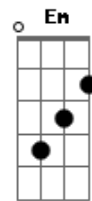

© ukulele-chords.com