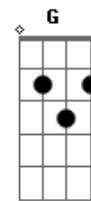

© ukulele-chords.com