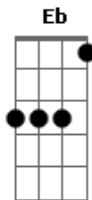

Nightwish - Come Cover Me

Tom: D

m [Intro] Dm Bb C
Dm Bb C Dm

Bm
Come wet a widow's eye
D Em Bm
Cover the night with your Love
Am
Dry the rain from my beaten face
G D Em
Drink the wine the red sweet taste of mine

(C Am)

Dm Bb C Dm
Come cover me with you
Bb
For the thrill
C Dm
till you will take me in
Dm Bb C Dm
Come comfort me in you
Bb
Young love must
C Dm
Live twice only for us

(Gm Eb F Gm)
(Eb F Gm)

Dm
For me
For you
F Gm
Time devours passion's beauty
Dm
With me
With you
Am Gm Dm

In war for the love of you
Am Gm Dm
(Tonight any dream will do)

Bm
Not a world but your fine grace
D Em Bm
Seduction in sleepwalker's land
Am
November dressed in May on your face
G D Em
Holding us now the lovecropper's hand

(C Am)

Dm Bb C Dm
Come cover me with you
Bb
Come cover
C Dm
Come cover me now

Gm Eb F Gm
Come cover me with you
Eb
For the thrill
F Gm
till you will take me in
Gm Eb F Gm
Come comfort me in you
Eb
Young love must
F Gm
Live twice only for us

Gm Eb F Gm
Come cover me with you
Eb
Come cover
F Gm
Come cover me now

Acordes

© ukulele-chords.com

© ukulele-chords.com

© ukulele-chords.com

© ukulele-chords.com

© ukulele-chords.com

© ukulele-chords.com

© ukulele-chords.com

© ukulele-chords.com

© ukulele-chords.com

© ukulele-chords.com

© ukulele-chords.com