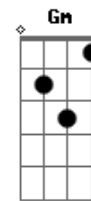

© ukulele-chords.com

© ukulele-chords.com