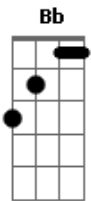

© ukulele-chords.com