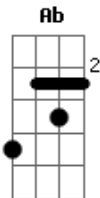

© ukulele-chords.com