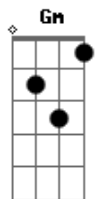

© ukulele-chords.com