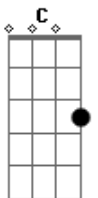

© ukulele-chords.com