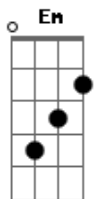

© ukulele-chords.com