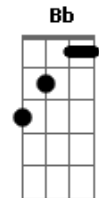

© ukulele-chords.com