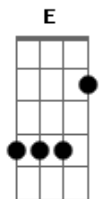

© ukulele-chords.com