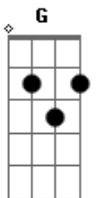

© ukulele-chords.com