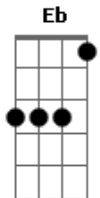

© ukulele-chords.com