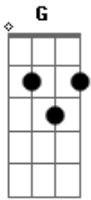

Nightwish - 10th Man Down

Tom: G

Emppu (Guitar)

through the intro Tuomas does his keyboard thing.. and then
Emppu comes in with the A riff

Acordes

© ukulele-chords.com

© ukulele-chords.com