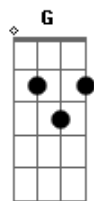

© ukulele-chords.com