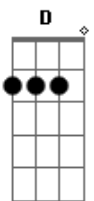

© ukulele-chords.com