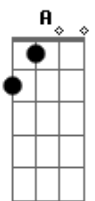

Night Traveler - Surefire

tom:

Intro: D A D G
D G A G7M

[Primeira Parte]

D G
Melrose always been this way
Oh, and I still want it
D G
You know I still want, babe
D G
Longshot lovers how we've changed
Oh, and I still want it
D G
You know I still want it, babe

[Pré-Refrão]

Bm A D G
Play me something '70s L.A.
Bm A G
Give me that golden feeling
Bm A
I'm feeling lucky
G D A
Got a fever for you now

[Refrão]

G A A Bm7 D G
And oh, I got a desire coming straight for you
A A
Coming straight for you
Bm7 D
(coming straight for you, coming straight for you)
G A Bm
And oh, I swear it's surefire
D G
Between me and you
A
Between me and you
(D G A G7M G)

[Segunda Parte]

D G7M G
That look always hits the same
Oh, and I'm still on it
D G
Yeah, I'm all hooked on it bad
D G
I won't let it slip away
Oh, and I'm still on it
D G
Yeah, I'm all hooked on it bad

Acordes

© ukulele-chords.com