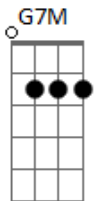

© ukulele-chords.com