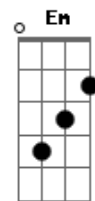

© ukulele-chords.com

[Pré-Refrão]

Bm A D G
Play me something '70s L.A.
Bm A G
Give me that golden feeling
Bm A
I'm feeling lucky
G D A
Got a fever for you now

[Refrão]

G A A Bm D G
And oh, I got a desire coming straight for you
A A
Coming straight for you
Bm7 D
(coming straight for you, coming straight for you)
G A Bm
And oh, I swear it's surefire
D G
Between me and you
A A
Between me and you

[Terceira Parte]

G
Do you see me?
A
(see my desire)
See my desire
G
Do you feel it?
A
(feel my desire)
Feel my desire
Bm G
Just believe it
(oh, it's surefire)
A
Oh, it's surefire
(G A Bm D)
(G A Bm7 Em)
G A Bm7 D G
And oh, I got a desire coming straight for you
A
Coming straight for you
Bm D
(coming straight for you, coming straight for you)
G A Bm
And oh, I swear it's surefire
D G
Between me and you
A D
Between me and you