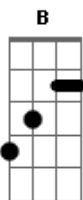

On My Way
A B Dbm Gbm Abm A
Omae dakishime haruka ni tszuite iru
Gbm Abm B
Kono nagai michinori wo
E E E E

Korekara
E E E E
On my way
E E E E
On my way
E E E E E
On my way

Acordes

© ukulele-chords.com

© ukulele-chords.com