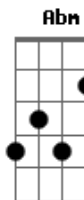

© ukulele-chords.com

© ukulele-chords.com