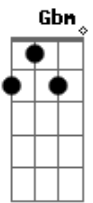

© ukulele-chords.com