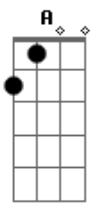

A E
I could set this song on fire, send it up in smoke
Gbm D
I could throw it in the river and watch it sink in slowly
A E
Tie the pages to a plane and send it to the moon
Gbm D
Play it for the world, but it won't mean much
Unless I sing this song to you
A E
I could set this song on fire
Sing this song to you
Gbm D
I could set this song on fire
A E
Light this old guitar on fire, I'd still hear the notes
Gbm D
Drown the melody in water, I'd still hear it's ghost
A E
Sing it with somebody else, but we'd be out of tune
Gbm D
Play it for the world, but it won't mean much
A E
I could set this song on fire, send it up in smoke
Gbm D
I could throw it in the river and watch it sink in slowly
A E
Tie the pages to a plane and send it to the moon
Gbm D
Play it for the world, but it won't mean much
Unless I sing this song to you
A E
I could set this song on fire
Unless I sing this song to you
Gbm D
I could set this, I could set this
I want to sing this song to you
A E
I could set this song on fire
Sing this song to you
Gbm D
I could set this, I could set this

Acordes

© ukulele-chords.com