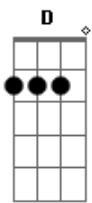

© ukulele-chords.com