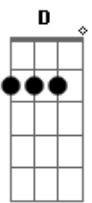

© ukulele-chords.com