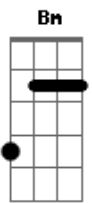

© ukulele-chords.com