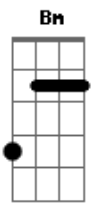

© ukulele-chords.com