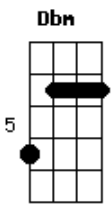

© ukulele-chords.com

© ukulele-chords.com