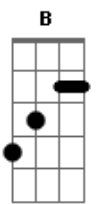

© ukulele-chords.com