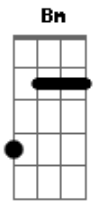

© ukulele-chords.com