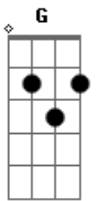

© ukulele-chords.com