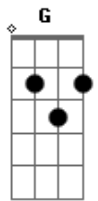

© ukulele-chords.com