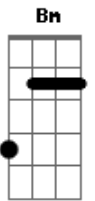

© ukulele-chords.com