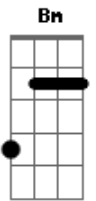

© ukulele-chords.com