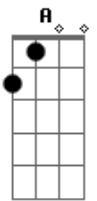

© ukulele-chords.com