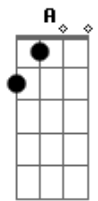

© ukulele-chords.com