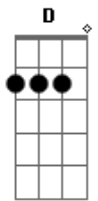

G D
Prison gates won't open up for me
Em Bm
On these hands and knees I'm crawlin'
G D Em
Oh, I reach for you
G D
Well I'm terrified of these four walls
Em Bm
These iron bars can't hold my soul in
G D Em
All I need is you (Come please I'm callin')
G D Em
And oh I scream for you (Hurry I'm fallin')

Bm D A Em
Show me what its like (to be the last one standing)
Bm D A Em
And teach me wrong from right (and I'll show you what i can be)
G D Em Bm D
Say it for me, say it to me, and I'll leave this life behind me
G D Em
Say it if it's worth saving me

G D
Heaven's gates wont't open up for me
Em Bm
With these broken wings I'm fallin'
G D Em
And all I see is you
G D
These city walls ain't got no love for me
Em Bm
I'm on the ledge of the eighteenth story

G D Em
And oh I scream for you (Come please I'm callin')

G D Em
And oh I need for you (Hurry I'm fallin')

Bm D A Em
Show me what its like (to be the last one standing)
Bm D A Em
And teach me wrong from right (and I'll show you what i can be)
G D Em Bm x x D x x
Say it for me, say it to me, and I'll leave this life behind me
G D Em
Say it if it's worth saving me

G D Em
And oh I need for you (Come please I'm callin')
G D Em
And oh I scream for you (Hurry I'm fallin')

Bm D A Em
Show me what its like (to be the last one standing)
Bm D A Em
And teach me wrong from right (and I'll show you what i can be)
G D Em Bm D
Say it for me, say it to me, and I'll leave this life behind me
G D Em (Hurry I'm fallin')
G D Em Bm D
Say it for me, say it to me, and I'll leave this life behind me
G D Em
Say it if it's worth saving me

Acordes

© ukulele-chords.com