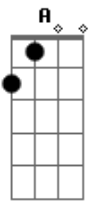

© ukulele-chords.com