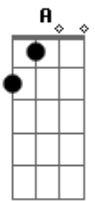

© ukulele-chords.com