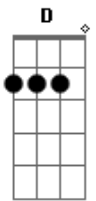

G D
Prison gates won't open up for me
Em Bm
On these hands and knees I'm crawlin'
G D Em
Oh, I reach for you
G D
Well I'm terrified of these four walls
Em Bm
These iron bars can't hold my soul in
G D Em
All I need is you (Come please I'm callin')
G D Em
And oh I scream for you (Hurry I'm fallin')

Bm D A Em
Show me what its like (to be the last one standing)
Bm D A Em
And teach me wrong from right (and I'll show you what i can be)
G D Em Bm D
Say it for me, say it to me, and I'll leave this life behind me
G D Em
Say it if it's worth saving me

G D
Heaven's gates wont't open up for me
Em Bm
With these broken wings I'm fallin'
G D Em
And all I see is you
G D
These city walls ain't got no love for me
Em Bm
I'm on the ledge of the eighteenth story

G D Em
And oh I scream for you (Come please I'm callin')

G D Em
And oh I need for you (Hurry I'm fallin')

Bm D A Em
Show me what its like (to be the last one standing)
Bm D A Em
And teach me wrong from right (and I'll show you what i can be)
G D Em Bm x x D x x
Say it for me, say it to me, and I'll leave this life behind me
G D Em
Say it if it's worth saving me

G D Em
And oh I need for you (Come please I'm callin')
G D Em
And oh I scream for you (Hurry I'm fallin')

Bm D A Em
Show me what its like (to be the last one standing)
Bm D A Em
And teach me wrong from right (and I'll show you what i can be)
G D Em Bm D
Say it for me, say it to me, and I'll leave this life behind me
G D Em (Hurry I'm fallin')
G D Em Bm D
Say it for me, say it to me, and I'll leave this life behind me
G D Em
Say it if it's worth saving me

Acordes

© ukulele-chords.com