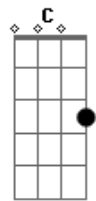

© ukulele-chords.com