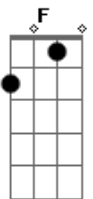

Nickelback - Next Go Round

Tom: **F**

p - pull off
h - hammer on
x - Muted Strum

(intro 3x)

(guitar 1)

(guitar 2)

(guitar 1)

(both guitars)

(2x)

(verse 0:31)

0:36

0:48

0:53

(chorus 1:01)

(guitar 1)

(guitar 2)

(guitar 1)

(guitar 2)

(both guitars 8x)

C **Ab** **Bb** **F** **Bb**

(2nd verse - See Verse above)

(chorus 2:08)

(guitar 1)

(guitar 2)

(guitar 1)

(guitar 2)

(both guitars 8x)

C **Ab** **Bb** **F** **Bb**

(guitar 1)

(guitar 2)

(both guitars)

(solo)

(6x)

(2x)

(chorus 3:08 - see chorus)

(outro)

(guitar 1)

(guitar 2)

(guitar 1)

(guitar 2)

(both guitars)

Acordes

© ukulele-chords.com