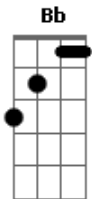

© ukulele-chords.com