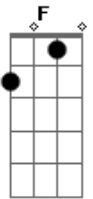

Nickelback - Next Go Round

Tom: **F**

p - pull off
h - hammer on
x - Muted Strum

(intro 3x)

(guitar 1)

(guitar 2)

(guitar 1)

(both guitars)

(2x)

(verse 0:31)

0:36

0:48

0:53

(chorus 1:01)

(guitar 1)

(guitar 2)

(guitar 1)

(guitar 2)

(both guitars 8x)

C **Ab** **Bb** **F** **Bb**

(2nd verse - See Verse above)

(chorus 2:08)

(guitar 1)

(guitar 2)

(guitar 1)

(guitar 2)

(both guitars 8x)

C **Ab** **Bb** **F** **Bb**

(guitar 1)

(guitar 2)

(both guitars)

(solo)

(6x)

(2x)

(chorus 3:08 - see chorus)

(outro)

(guitar 1)

(guitar 2)

(guitar 1)

(guitar 2)

(both guitars)

Acordes

© ukulele-chords.com