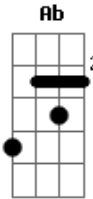

© ukulele-chords.com