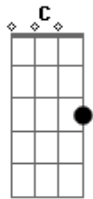

© ukulele-chords.com