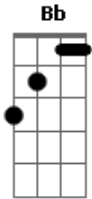

© ukulele-chords.com