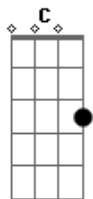

© ukulele-chords.com