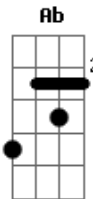

© ukulele-chords.com