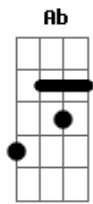

© ukulele-chords.com