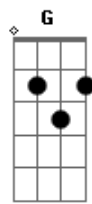

© ukulele-chords.com