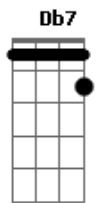

© ukulele-chords.com