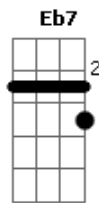

© ukulele-chords.com