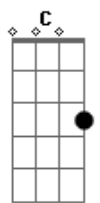

© ukulele-chords.com