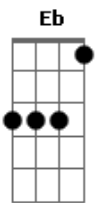

© ukulele-chords.com