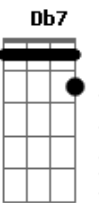

© ukulele-chords.com