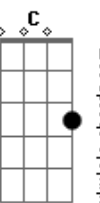

© ukulele-chords.com