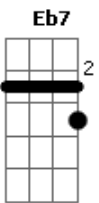

© ukulele-chords.com