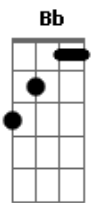

© ukulele-chords.com