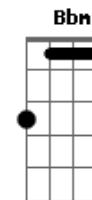

© ukulele-chords.com