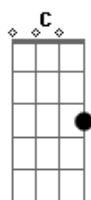

© ukulele-chords.com