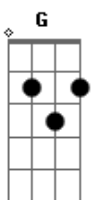

Refrão:

C G
That I love you
Am F(7M/9) C
I have loved you all along
G
And I miss you
Am F(7M/9)
Been far away for far too long
C G Am F(7M/9)
I keep dreaming you'll be with me
C
And you'll never go
G
Stop breathing
Am F(7M/9)
If I don't see you anymore

C G Am F(7M/9)

(primeira parte com variação na letra)

C G Am
One my knees, I'll ask,
F(7M/9) C
Last chance for one last dance
G Am
'cause with you, I'd withstand,
F(7M/9) C
All of hell to hold your hand
G Am
I'd give it all, I'd give for us
F(7M/9) D
Give anything but I won't give up
'cause you know,
F(7M/9)
You know, you know

Refrão:

C G Am
That I love you
F(7M/9) C
That I loved you all along

G Am
And I miss you
F(7M/9) C
Been far away for far too long
G Am F(7M/9)
I keep dreaming you'll be with me
C
And you'll never go
G Am
Stop breathing if
F(7M/9)
I don't see you anymore

Segunda parte:

C G
So far away
Am F(7M/9)
Been far away for far too long
C G
So far away
Am F(7M/9) D
Been far away for far too long
F(7M/9)
But you know, you know, you know

Refrão:

C G
I wanted
Am F(7M/9) C
I wanted you to stay
G
'cause i needed
Am D
I need to hear you say
A Bm G
That I love you
Bm G
I have loved you all along
D A
And I forgive you
Bm G
For being away for far too long
D A
So keep breathing
Bm G D
cause i'm not leaving you anymore
A
Believe it
Bm G D
Hold on to me and never let me go
A
Keep breathing
Bm G D
'cause i'm not leaving you anymore
A
Believe it
Bm G D
Hold on to me and never let me go
A
Keep breathing
Bm G D
Hold on to me and never let me go (2x)

Acordes

© ukulele-chords.com