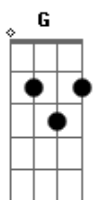

And you'll never go
G
Stop breathing
Am7 F(7M/9)
If I don't see you anymore

C G Am7 F(7M/9)

(primeira parte com variação na letra)

C G Am7
One my knees, I'll ask,
F(7M/9) C
Last chance for one last dance
G Am7
'cause with you, I'd withstand,
F(7M/9) C
All of hell to hold your hand
G Am7
I'd give it all, I'd give for us
F(7M/9) D
Give anything but I won't give up
'cause you know,
F(7M/9)
You know, you know

Refrão:

C G Am7
That I love you
F(7M/9) C
That I loved you all along

G Am7
And I miss you
F(7M/9) C
Been far away for far too long
G Am7 F(7M/9)
I keep dreaming you'll be with me
C
And you'll never go
G Am7
Stop breathing if
F(7M/9)
I don't see you anymore

Segunda parte:

C G
So far away
Am7 F(7M/9)
Been far away for far too long
C G
So far away
Am7 F(7M/9) D
Been far away for far too long
F(7M/9)
But you know, you know, you know

Refrão:

C G
I wanted
Am7 F(7M/9) C
I wanted you to stay
G
'cause i needed
Am7 D
I need to hear you say
A Bm7 G7M
That I love you
Bm7 G7M
I have loved you all along
D A
And I forgive you
Bm7 G7M
For being away for far too long
D A
So keep breathing
Bm7 G7M D
cause i'm not leaving you anymore
A
Believe it
Bm7 G7M D
Hold on to me and never let me go
A
Keep breathing
Bm7 G7M D
'cause i'm not leaving you anymore
A
Believe it
Bm7 G7M D
Hold on to me and never let me go
A
Keep breathing
Bm7 G7M D
Hold on to me and never let me go (2x)

Acordes

© ukulele-chords.com