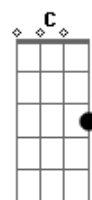

© ukulele-chords.com