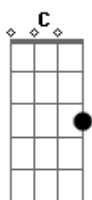

© ukulele-chords.com