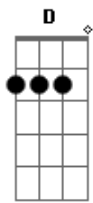

© ukulele-chords.com