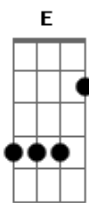

Acordes

© ukulele-chords.com

© ukulele-chords.com

© ukulele-chords.com

© ukulele-chords.com