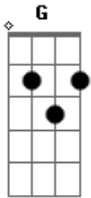

Nickelback - Believe It Or Not

Tom: G

Banda: Nickelback
Título: Believe It Or Not
Álbum: The Long Road
Afinação: Drop D
Intro: /main riff/verso

x x x x   x x   x x x   x x x x

x x x x x   x x x x

Chorus(00:40)

Depois do Chorus ?She don?t, and you won?t until we figure out.?

Verso

Acordes

© ukulele-chords.com