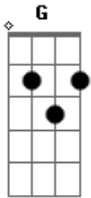

Nickelback - Believe It Or Not

Tom: **G**

Banda: Nickelback
 Título: Believe It Or Not
 Álbum: The Long Road
 Afinação: Drop **D**
 Intro: /main riff/verso

x x x x x x x x x x x x x

x x x x x x x x x

Chorus(00:40)

Depois do Chorus ?She don?t, and you won?t until we figure out.?

Verso

Acordes

© ukulele-chords.com

© ukulele-chords.com

Pre-Chorus
 Chorus
 Depois do Chorus
 Verso

Slide Lead underneath(02:26) ? with slight delay