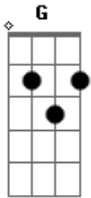

Nickelback - Believe It Or Not

Tom: G

Banda: Nickelback
 Título: Believe It Or Not
 Álbum: The Long Road
 Afinação: Drop D
 Intro: /main riff/verso

x x x x x x x x x x x x x

x x x x x x x x x

Chorus(00:40)

Depois do Chorus ?She don?t, and you won?t until we figure out.?

Verso

Acordes

© ukulele-chords.com

© ukulele-chords.com

Pre-Chorus
 Chorus
 Depois do Chorus
 Verso

Slide Lead underneath(02:26) ? with slight delay