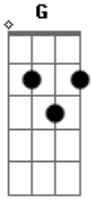

Nickelback - Because Of You

Tom: C

Tuning: Drop C (C G C F A D)

Intro: (00:00) fig.1

x x x x x x x x x x x

Play fig.1 and 1a three full times then on the fourth time replace fig.1a with the bend below.

Fig.1b

```

|-----|
|-----|
|-----|
|--5br--| br= bend and slow release
|--5br--| x= palm mute above
|--5br--|
  
```

Chorus (00:41)

Acordes

© ukulele-chords.com

© ukulele-chords.com

© ukulele-chords.com

© ukulele-chords.com

© ukulele-chords.com

Verse (00:25)

x x x x x

fig.1a

Pre-Chorus (00:49) (?You know I can't be there, each time that you call")

Chorus (01:05) ? repeat Heavy Part

Bridge (02:05) 3x 4th time 3x 4th time

x x x
Last part of bridge