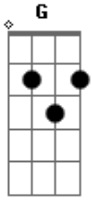

Nickelback - Because Of You

Tom: C

Tuning: Drop C (C G C F A D)

Intro: (00:00) fig.1

x x x x x x x x x x

Play fig.1 and 1a three full times then on the fourth time replace fig.1a with the bend below.

Fig.1b

```

|-----|
|-----|
|-----|
|--5br--| br= bend and slow release
|--5br--| x= palm mute above
|--5br--|
  
```

Chorus (00:41)

Acordes

© ukulele-chords.com

© ukulele-chords.com

© ukulele-chords.com

© ukulele-chords.com

© ukulele-chords.com

Verse (00:25)

x x x x x

fig.1a

Pre-Chorus (00:49) (?You know I can't be there, each time that you call")

Chorus (01:05) ? repeat Heavy Part

Bridge (02:05) 3x 4th time 3x
4th time

x x x
Last part of bridge