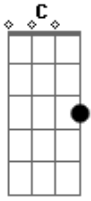

Nickelback - Because Of You

Tom: C

Tuning: Drop C (C G C F A D)

Intro: (00:00) fig.1

x x x x x x x x x x

Play fig.1 and 1a three full times then on the fourth time replace fig.1a with the bend below.

Fig.1b

```

|-----|
|-----|
|-----|
|--5br--| br= bend and slow release
|--5br--| x= palm mute above
|--5br--|
    
```

Chorus (00:41)

Acordes

© ukulele-chords.com

© ukulele-chords.com

© ukulele-chords.com

© ukulele-chords.com

© ukulele-chords.com

Verse (00:25)

x x x x x

fig.1a

Pre-Chorus (00:49) (?You know I can't be there, each time that you call")

Chorus (01:05) ? repeat Heavy Part

Bridge (02:05) 3x 4th time 3x
4th time

x x x
Last part of bridge