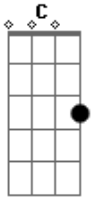

Nickelback - Because Of You

Tom: C

Tuning: Drop C (C G C F A D)

Intro: (00:00) fig.1

x x x x x x x x x x

Play fig.1 and 1a three full times then on the fourth time replace fig.1a with the bend below.

Fig.1b

```

|-----|
|-----|
|-----|
|--5br--| br= bend and slow release
|--5br--| x= palm mute above
|--5br--|
  
```

Chorus (00:41)

Acordes

© ukulele-chords.com

© ukulele-chords.com

© ukulele-chords.com

© ukulele-chords.com

© ukulele-chords.com

Verse (00:25)

x x x x x

fig.1a

Pre-Chorus (00:49) (?You know I can't be there, each time that you call")

Chorus (01:05) ? repeat Heavy Part

Bridge (02:05) 3x 4th time 3x
4th time

x x x
Last part of bridge