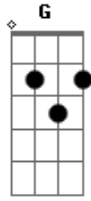

Nickelback - Because Of You

Tom: C

Tuning: Drop C (C G C F A D)

Intro: (00:00) fig.1

x x x x x x x x x x

Play fig.1 and 1a three full times then on the fourth time replace fig.1a with the bend below.

Fig.1b

```

|-----|
|-----|
|-----|
|--5br--| br= bend and slow release
|--5br--| x= palm mute above
|--5br--|
    
```

Chorus (00:41)

Acordes

© ukulele-chords.com

© ukulele-chords.com

© ukulele-chords.com

© ukulele-chords.com

© ukulele-chords.com

Verse (00:25)

x x x x x

fig.1a

Pre-Chorus (00:49) (?You know I can't be there, each time that you call")

Chorus (01:05) ? repeat Heavy Part

Bridge (02:05) 3x 4th time 3x
4th time

x x x
Last part of bridge