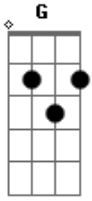

Nickelback - Because Of You

Tom: C

Tuning: Drop C (C G C F A D)

Intro: (00:00) fig.1

x x x x x x x x x x

Play fig.1 and 1a three full times then on the fourth time replace fig.1a with the bend below.

Fig.1b

```

|-----|
|-----|
|-----|
|--5br--| br= bend and slow release
|--5br--| x= palm mute above
|--5br--|
    
```

Chorus (00:41)

Acordes

© ukulele-chords.com

© ukulele-chords.com

© ukulele-chords.com

© ukulele-chords.com

© ukulele-chords.com

Verse (00:25)

x x x x x

fig.1a

Pre-Chorus (00:49) (?You know I can't be there, each time that you call")

Chorus (01:05) ? repeat Heavy Part

Bridge (02:05) 3x 4th time 3x
4th time

x x x
Last part of bridge