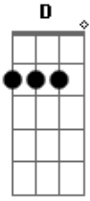

© ukulele-chords.com

Verse (00:25)

x x x x x

fig.1a

Pre-Chorus (00:49) (?You know I can't be there, each time that you call")

Chorus (01:05) ? repeat Heavy Part

Bridge (02:05) 3x 4th time 3x
4th time

x x x
Last part of bridge

x x x