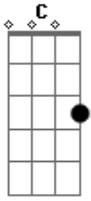

Nickelback - Because Of You

Tom: C

Tuning: Drop C (C G C F A D)

Intro: (00:00) fig.1

x x x x x x x x x x

Play fig.1 and 1a three full times then on the fourth time replace fig.1a with the bend below.

Fig.1b

```
|-----|
|-----|
|-----|
|--5br--| br= bend and slow release
|--5br--| x= palm mute above
|--5br--|
```

Chorus (00:41)

Acordes

© ukulele-chords.com