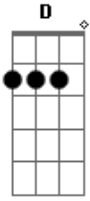

Nickelback - Because Of You

Tom: C

Tuning: Drop C (C G C F A D)

Intro: (00:00) fig.1

x x x x x x x x x x x

Play fig.1 and 1a three full times then on the fourth time replace fig.1a with the bend below.

Fig.1b

```

|-----|
|-----|
|-----|
|--5br--| br= bend and slow release
|--5br--| x= palm mute above
|--5br--|
  
```

Chorus (00:41)

Acordes

© ukulele-chords.com

© ukulele-chords.com

© ukulele-chords.com

© ukulele-chords.com

© ukulele-chords.com

Verse (00:25)

x x x x x

fig.1a

Pre-Chorus (00:49) (?You know I can't be there, each time that you call")

Chorus (01:05) ? repeat Heavy Part

Bridge (02:05) 3x 4th time 3x 4th time

x x x
Last part of bridge