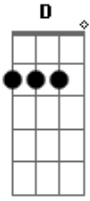

Nickelback - Because Of You

Tom: C

Tuning: Drop C (C G C F A D)

Intro: (00:00) fig.1

x x x x x x x x x x

Play fig.1 and 1a three full times then on the fourth time replace fig.1a with the bend below.

Fig.1b

```

|-----|
|-----|
|-----|
|--5br--| br= bend and slow release
|--5br--| x= palm mute above
|--5br--|
    
```

Chorus (00:41)

Acordes

© ukulele-chords.com

© ukulele-chords.com

© ukulele-chords.com

© ukulele-chords.com

© ukulele-chords.com

Verse (00:25)

x x x x x

fig.1a

Pre-Chorus (00:49) (?You know I can't be there, each time that you call")

Chorus (01:05) ? repeat Heavy Part

Bridge (02:05) 3x 4th time 3x
4th time

x x x
Last part of bridge