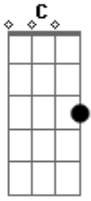

Nickelback - Because Of You

Tom: C

Tuning: Drop C (C G C F A D)

Intro: (00:00) fig.1

x x x x x x x x x x x

Play fig.1 and 1a three full times then on the fourth time replace fig.1a with the bend below.

Fig.1b

```

|-----|
|-----|
|-----|
|--5br--| br= bend and slow release
|--5br--| x= palm mute above
|--5br--|
  
```

Chorus (00:41)

Acordes

© ukulele-chords.com

© ukulele-chords.com

© ukulele-chords.com

© ukulele-chords.com

© ukulele-chords.com

Verse (00:25)

x x x x x

fig.1a

Pre-Chorus (00:49) (?You know I can't be there, each time that you call")

Chorus (01:05) ? repeat Heavy Part

Bridge (02:05) 3x 4th time 3x 4th time

x x x
Last part of bridge