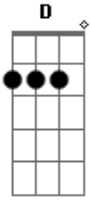

Nickelback - Because Of You

Tom: C

Tuning: Drop C (C G C F A D)

Intro: (00:00) fig.1

x x x x x x x x x x

Play fig.1 and 1a three full times then on the fourth time replace fig.1a with the bend below.

Fig.1b

```

|-----|
|-----|
|-----|
|--5br--| br= bend and slow release
|--5br--| x= palm mute above
|--5br--|
  
```

Chorus (00:41)

Acordes

© ukulele-chords.com

© ukulele-chords.com

© ukulele-chords.com

© ukulele-chords.com

© ukulele-chords.com

Verse (00:25)

x x x x x

fig.1a

Pre-Chorus (00:49) (?You know I can't be there, each time that you call")

Chorus (01:05) ? repeat Heavy Part

Bridge (02:05) 3x 4th time 3x
4th time

x x x
Last part of bridge