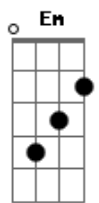

How bad I want you (bad I want you), bad I want you

Am C
I could try to fill the space with someone else tonight

But I don't want to (I don't want to), I don't want to

[Refrão]

C Em
Right now, you know I miss your body

I won't let you go nowhere (I won't let you go)

You'll never be alone (oh), I'll never let you go

(C Em D C)

I'll never let you go

Acordes

© ukulele-chords.com

© ukulele-chords.com

© ukulele-chords.com