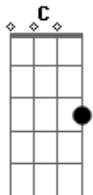

Nick Jonas - Give a Love Try

Tom: C
Intro: / Verso:

You, like driving on a Sunday
You, like taking off on Monday
You, you're like a dream, dream come true
I, was just a face you never noticed
And I, I'm just trying to be honest with myself
With you, with the world

Refrão:

D2
You might think
that I'm a fool
for falling over you
So tell me what can I
do to prove to you

That its not so hard to do
Give love a try one more time
Cause you know that I'm on your side
Give love a try, one more time

How, did it play out like a movie?
Now, every time you speaks it moves me
And I can't get your smile off my mind
And your eyes, when I saw them for the first time
Knew that I, was gonna love you for a long time
With a love, so real, so right

Refrão:
D2
You might think
that I'm a fool
for falling over you
So tell me what can I
do to prove to you
That its not so hard to do
Give love a try one more time
Cause you know that I'm on your side
Give love a try, one more time

Acordes

© ukulele-chords.com