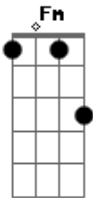

© ukulele-chords.com