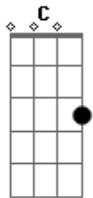

Nick Jonas - Give a Love Try

Tom: C
Intro: / Verso:

You, like driving on a Sunday
You, like taking off on Monday
You, you're like a dream, dream come true
I, was just a face you never noticed
And I, I'm just trying to be honest with myself
With you, with the world

Refrão:

D2
You might think
that I'm a fool
for falling over you
So tell me what can I
do to prove to you

That its not so hard to do
Give love a try one more time
Cause you know that I'm on your side
Give love a try, one more time

How, did it play out like a movie?
Now, every time you speaks it moves me
And I can't get your smile off my mind
And your eyes, when I saw them for the first time
Knew that I, was gonna love you for a long time
With a love, so real, so right

Refrão:
D2
You might think
that I'm a fool
for falling over you
So tell me what can I
do to prove to you
That its not so hard to do
Give love a try one more time
Cause you know that I'm on your side
Give love a try, one more time

Acordes

© ukulele-chords.com