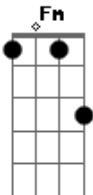

© ukulele-chords.com