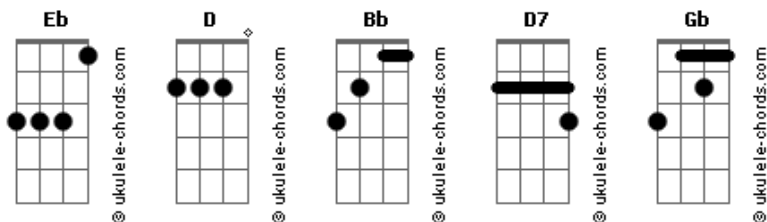

# Nick Drake - Cello Song

Tom: Eb

(com acordes na forma de D )

Capo na 1ª casa  
 Capo on 1st fret (actual key Bb major)

Chords:

D7: xx0212

A2: x02200

D: xx0232

Gb: x2003x

Intro: = a downstroke with the first finger. This means striking down with the first finger while picking the open D string with the thumb. Pretty tricky, but that's the only way I could manage to play those rapid-fire notes at the 2nd fret.

D7

Play both bars of the A2 pick, then play bar 1 twice, then both bars again.

A2 D A2  
 Underneath you know well you have nothing to fear

D A2 D A2  
 For the dreams that came to and so young

D A2  
 Told of a life  
 Gb

when.....

A2

spring has sprung