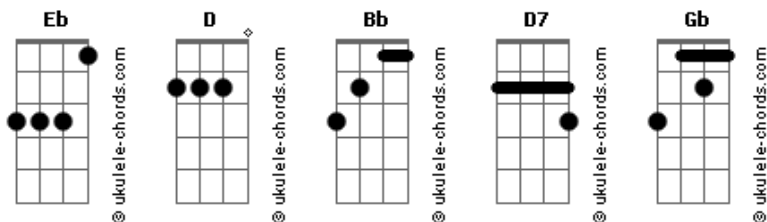

Nick Drake - Cello Song

Tom: Eb

(com acordes na forma de D)

Capo na 1ª casa
 Capo on 1st fret (actual key Bb major)

Chords:

D7: xx0212

A2: x02200

D: xx0232

Gb: x2003x

Intro: = a downstroke with the first finger. This means striking down with the first finger while picking the open D string with the thumb. Pretty tricky, but that's the only way I could manage to play those rapid-fire notes at the 2nd fret.

D7

Play both bars of the A2 pick, then play bar 1 twice, then both bars again.

Acordes

A2

Strange

face with.. eyes

D

so pale and

A2

sensual

A2 D A2
 Underneath you know well you have nothing to fear

D A2 D A2
 For the dreams that came to and so young

D A2
 Told of a life
 Gb

when.....

A2

spring has sprung