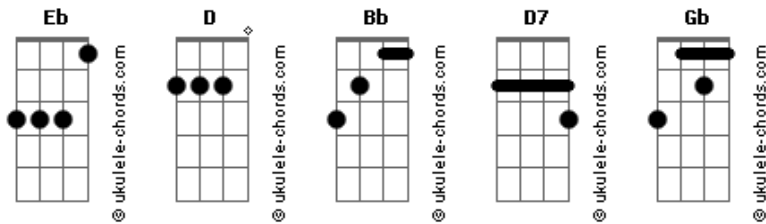

Nick Drake - Cello Song

Tom: Eb

(com acordes na forma de D)

Capo on 1st fret (actual key Bb major)

Chords:
 D7: xx0212
 A2: x02200
 D: xx0232
 Gb: x2003x

Intro: = a downstroke with the first finger. This means striking down with the first finger while picking the open D string with the thumb. Pretty tricky, but that's the only way I could manage to play those rapid-fire notes at the 2nd fret.

D7

Play both bars of the A2 pick, then play bar 1 twice, then both bars again.

Acordes

A2

Strange

face with.. eyes

D

so pale and

A2

sensual

A2 D A2
 Underneath you know well you have nothing to fear

D A2 D A2
 For the dreams that came to and so young

D A2
 Told of a life
 Gb

when.....

A2

spring has sprung