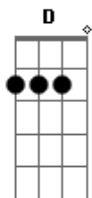

Ain't nothin' go right with me

Must be I've been smokin' too

Ain't nothin' go right with me

Must be I've been smokin' too long.

Tab by Mike Healey (email:)

Acordes

© ukulele-chords.com

© ukulele-chords.com