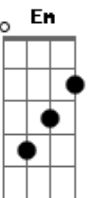

© ukulele-chords.com