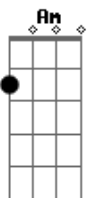

Ain't nothin' go right with me

Must be I've been smokin' too

Ain't nothin' go right with me

Must be I've been smokin' too long.

Tab by Mike Healey (email:)

Acordes

© ukulele-chords.com

© ukulele-chords.com