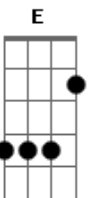

© ukulele-chords.com