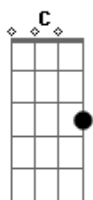

Nick Drake - Been Smokin Too Long

Tom: D

(com acordes na forma de C)
Capostrate na 2ª casa

From: (Mike)

Been Smokin' Too Long

This is a cool blues finger picking style. I hope I've got the timing about right, but the only way you'll really pick it up is by listening to the record. I've only tabbed out the intro because it's the only bit I can play accurately, but I've included the chords for the verses, and you just play them in the same sort of style. There are only really three different chords: Am, F, E, and some twiddly bits on top of those.

There's a lesson to be learnt

Don't go around smokin'

Unless you want to get burnt

[Chorus]

Tell me tell me

What have I done wrong?

Ain't nothin' go right with me

Must be I've been smokin' too

Ain't nothin' go right with me

Must be I've been smokin' too

Ain't nothin' go right with me

Must be I've been smokin' too long.

Tab by Mike Healey (email:)

Acordes

© ukulele-chords.com

© ukulele-chords.com