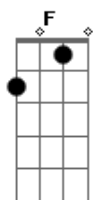

© ukulele-chords.com