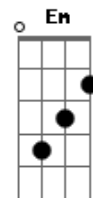

© ukulele-chords.com