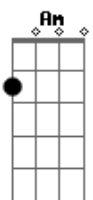

There's a lesson to be learnt

Don't go around smokin'

Unless you want to get burnt

[Chorus]

Tell me tell me

What have I done wrong?

Ain't nothin' go right with me

Must be I've been smokin' too

Ain't nothin' go right with me

Must be I've been smokin' too

Ain't nothin' go right with me

Must be I've been smokin' too long.

Tab by Mike Healey (email:)

Acordes

© ukulele-chords.com

© ukulele-chords.com