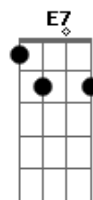

© ukulele-chords.com