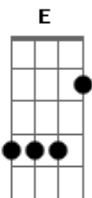

© ukulele-chords.com