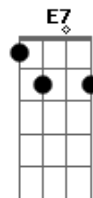

© ukulele-chords.com