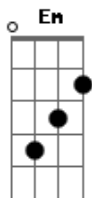

© ukulele-chords.com