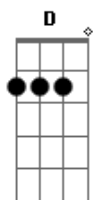

Ain't nothin' go right with me

Must be I've been smokin' too

Ain't nothin' go right with me

Must be I've been smokin' too long.

Tab by Mike Healey (email:)

Acordes

© ukulele-chords.com

© ukulele-chords.com