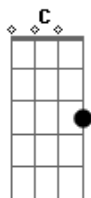

Nick Drake - Been Smokin Too Long

Tom: D

(com acordes na forma de C)
Capostrate na 2ª casa

From: (Mike)

Been Smokin' Too Long

This is a cool blues finger picking style. I hope I've got the timing about right, but the only way you'll really pick it up is by listening to the record. I've only tabbed out the intro because it's the only bit I can play accurately, but I've included the chords for the verses, and you just play them in the same sort of style. There are only really three different chords: Am, F, E, and some twiddly bits on top of those.

There's a lesson to be learnt

Don't go around smokin'

Unless you want to get burnt

[Chorus]

Tell me tell me

What have I done wrong?

Ain't nothin' go right with me

Must be I've been smokin' too

Ain't nothin' go right with me

Must be I've been smokin' too

Ain't nothin' go right with me

Must be I've been smokin' too long.

Tab by Mike Healey (email:)

Acordes

© ukulele-chords.com

© ukulele-chords.com