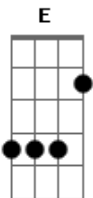

Nick Drake - At The Chime

Tom: C

From: Harlan L Thompson

A1 A2
A city freeze get on your knees
A3 A
Pray for warmth and green paper
A1 A2
A city drought you're down and out
A3 A
See your trousers down tapered
C F C B E
Saddle up, kick your feet, ride the range of a London street
C F C B E B E
Travel to a local plane, turn around and come back again

In the light of the city square find out the face that's fair
Keep it by your side
When the light of the city falls, you fly to the city walls
Take off with your bride

But at the chime of a city clock, put up your roadblock
Hang onto your crown
For a stone in a tin can is wealth to the city man
Who leaves his armour down

A1 (with pattern)

A (with pattern)

NOTE: chances are pretty good that this is completely wrong, but until the correct tuning is posted, this will have to do. Since this is one of my favorite N.D. songs, I had to find a way to play it somehow or another.

(from Bryter Layter, 1970)
(sent by Harlan at)

Acordes

© ukulele-chords.com

© ukulele-chords.com

© ukulele-chords.com

© ukulele-chords.com

© ukulele-chords.com

© ukulele-chords.com