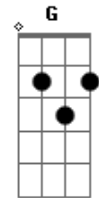

© ukulele-chords.com