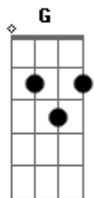

Nick Drake - At The Chime

Tom: C

From: Harlan L Thompson

A1 A2
A city freeze get on your knees
A3 A
Pray for warmth and green paper
A1 A2
A city drought you're down and out
A3 A
See your trousers down tapered
C F C B E
Saddle up, kick your feet, ride the range of a London street
C F C B E B E
Travel to a local plane, turn around and come back again

In the light of the city square find out the face that's fair
Keep it by your side
When the light of the city falls, you fly to the city walls
Take off with your bride

But at the chime of a city clock, put up your roadblock
Hang onto your crown
For a stone in a tin can is wealth to the city man
Who leaves his armour down

A1 (with pattern)

A (with pattern)

NOTE: chances are pretty good that this is completely wrong, but until the correct tuning is posted, this will have to do. Since this is one of my favorite N.D. songs, I had to find a way to play it somehow or another.

(from Bryter Layter, 1970)
(sent by Harlan at)

Acordes

© ukulele-chords.com

© ukulele-chords.com

© ukulele-chords.com

© ukulele-chords.com

© ukulele-chords.com

© ukulele-chords.com