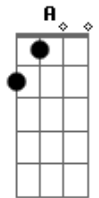

A A
And at the chime of a city clock, put up your roadblock
A7 A
Hang onto your crown
A A
For a stone in a tin can is wealth to the city man
A7 A
Who leaves his armour down

C F G F C C F G F A

Stay indoors beneath the floors
Talk with neighbors only
The games you play make people say
You're odd and wierd and lonely
A city star won't shine too far on account of the way you are
And the beads around your face make you sure to fit back in place

And at the beat of a city drum, see all your friends come
In twos or threes or more

For the sound of a busy place is fine for a pretty face
Who knows what a face is for

The city clown will soon fall down
Without a face to hide in
And he will lose if he won't choose
The one he may confide in
A seller boy with smokes for sale went to ground with a face
so pale
And overheard above the change showed his hand and fell out of
range

In the light of the city square find out the face that's fair
Keep it by your side
When the light of the city falls, you fly to the city walls
Take off with your bride

But at the chime of a city clock, put up your roadblock
Hang onto your crown
For a stone in a tin can is wealth to the city man
Who leaves his armour down

A1 (with pattern)

A (with pattern)

NOTE: chances are pretty good that this is completely wrong, but until the correct tuning is posted, this will have to do. Since this is one of my favorite N.D. songs, I had to find a way to play it somehow or another.

(from Bryter Layter, 1970)
(sent by Harlan at)

Acordes

© ukulele-chords.com