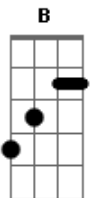

Nick Drake - At The Chime

Tom: C

From: Harlan L Thompson

A1 A2
A city freeze get on your knees
A3 A
Pray for warmth and green paper
A1 A2
A city drought you're down and out
A3 A
See your trousers down tapered
C F C B E
Saddle up, kick your feet, ride the range of a London street
C F C B E B E
Travel to a local plane, turn around and come back again

In the light of the city square find out the face that's fair
Keep it by your side
When the light of the city falls, you fly to the city walls
Take off with your bride

But at the chime of a city clock, put up your roadblock
Hang onto your crown
For a stone in a tin can is wealth to the city man
Who leaves his armour down

A1 (with pattern)

A (with pattern)

NOTE: chances are pretty good that this is completely wrong, but until the correct tuning is posted, this will have to do. Since this is one of my favorite N.D. songs, I had to find a way to play it somehow or another.

(from Bryter Layter, 1970)
(sent by Harlan at)

Acordes

© ukulele-chords.com

© ukulele-chords.com

© ukulele-chords.com

© ukulele-chords.com

© ukulele-chords.com

© ukulele-chords.com