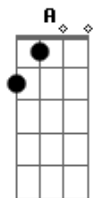

A A
And at the chime of a city clock, put up your roadblock
A7 A
Hang onto your crown
A A
For a stone in a tin can is wealth to the city man
A7 A
Who leaves his armour down

C F G F C C F G F A

Stay indoors beneath the floors
Talk with neighbors only
The games you play make people say
You're odd and wierd and lonely
A city star won't shine too far on account of the way you are
And the beads around your face make you sure to fit back in place

And at the beat of a city drum, see all your friends come
In twos or threes or more

For the sound of a busy place is fine for a pretty face
Who knows what a face is for

The city clown will soon fall down
Without a face to hide in
And he will lose if he won't choose
The one he may confide in
A seller boy with smokes for sale went to ground with a face
so pale
And overheard above the change showed his hand and fell out of
range

In the light of the city square find out the face that's fair
Keep it by your side
When the light of the city falls, you fly to the city walls
Take off with your bride

But at the chime of a city clock, put up your roadblock
Hang onto your crown
For a stone in a tin can is wealth to the city man
Who leaves his armour down

A1 (with pattern)

A (with pattern)

NOTE: chances are pretty good that this is completely wrong, but until the correct tuning is posted, this will have to do. Since this is one of my favorite N.D. songs, I had to find a way to play it somehow or another.

(from Bryter Layter, 1970)
(sent by Harlan at)

Acordes