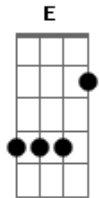

© ukulele-chords.com