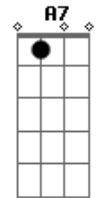

A1 (with pattern)

A (with pattern)

NOTE: chances are pretty good that this is completely wrong, but until the correct tuning is posted, this will have to do. Since this is one of my favorite N.D. songs, I had to find a way to play it somehow or another.

(from Bryter Layter, 1970)
(sent by Harlan at)

Acordes

© ukulele-chords.com

© ukulele-chords.com

© ukulele-chords.com

© ukulele-chords.com

© ukulele-chords.com

© ukulele-chords.com