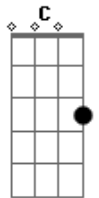

© ukulele-chords.com