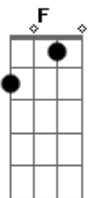

A1 (with pattern)

A (with pattern)

NOTE: chances are pretty good that this is completely wrong, but until the correct tuning is posted, this will have to do. Since this is one of my favorite N.D. songs, I had to find a way to play it somehow or another.

(from Bryter Layter, 1970)
(sent by Harlan at)

Acordes

© ukulele-chords.com

© ukulele-chords.com

© ukulele-chords.com

© ukulele-chords.com

© ukulele-chords.com

© ukulele-chords.com