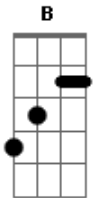

Nick Drake - At The Chime

Tom: C

From: Harlan L Thompson

A1 A2
A city freeze get on your knees
A3 A
Pray for warmth and green paper
A1 A2
A city drought you're down and out
A3 A
See your trousers down tapered
C F C B E
Saddle up, kick your feet, ride the range of a London street
C F C B E B E
Travel to a local plane, turn around and come back again

In the light of the city square find out the face that's fair
Keep it by your side
When the light of the city falls, you fly to the city walls
Take off with your bride

But at the chime of a city clock, put up your roadblock
Hang onto your crown
For a stone in a tin can is wealth to the city man
Who leaves his armour down

A1 (with pattern)

A (with pattern)

NOTE: chances are pretty good that this is completely wrong, but until the correct tuning is posted, this will have to do. Since this is one of my favorite N.D. songs, I had to find a way to play it somehow or another.

(from Bryter Layter, 1970)
(sent by Harlan at)

Acordes

© ukulele-chords.com

© ukulele-chords.com

© ukulele-chords.com

© ukulele-chords.com

© ukulele-chords.com

© ukulele-chords.com