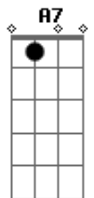

A1 (with pattern)

A (with pattern)

NOTE: chances are pretty good that this is completely wrong, but until the correct tuning is posted, this will have to do. Since this is one of my favorite N.D. songs, I had to find a way to play it somehow or another.

(from Bryter Layter, 1970)
(sent by Harlan at)

Acordes

© ukulele-chords.com

© ukulele-chords.com

© ukulele-chords.com

© ukulele-chords.com

© ukulele-chords.com

© ukulele-chords.com