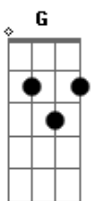

[Refrão]

B F Cm
Put a little love on me
B F Cm
Put a little love on me
B F Gm F
When the lights come up and there's no shadows dancing
B F Cm F
I look around as my heart is collapsing
Cm B
'Cause you're the only one I need
B F B
To put a little love on me

[Segunda Parte]

B Gm
We wrote and we wrote 'til there were no more words
Cm F
We laughed and we cried until we saw our worst
B Gm
Is it wrong that I still wonder where you are?
Cm F
Is it wrong that I still don't know my heart?

[Pre-Refrão]

B Gm
Are you all dressed up but with nowhere to go?
Cm F
Are your tears falling down when the lights are low?
B Gm
Another Friday night tryna put on a show
Cm F
Do you hate the weekend 'cause nobody's calling?
Cm B F
I've still got so much love hidden beneath this skin
N.C.
Will someone

[Refrão]

B F Cm
Put a little love on me
B F Cm
Put a little love on me
B F Cm F
When the lights come up and there's no shadows dancing
B F Gm F
I look around as my heart is collapsing
Cm B
'Cause you're the only one I need
B F B
To put a little love on me

[Interlúdio]

Cm
Last night I lay awake
Gm
Stuck on the things we say
Cm F
And when I close my eyes, the first thing I hear you say is-

[Refrão]

B F Cm
Put a little love on me
B F Cm
Put a little love on me
B F Gm F
When the lights come up we're the only ones dancing
B F Cm F
I look around and you're standing there asking
Cm B
You say, you're the only one I need
B F B
So put your love on me

[Final]

Cm B
You're the only one I need
B F B
So put your love on me

Acordes

© ukulele-chords.com