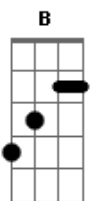

© ukulele-chords.com