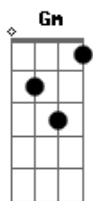

Niall Horan - Put a Little Love on Me

tom:

Intro: B F Cm G
B F B

[Primeira Parte]

B Gm
We fight, we get high holding on to love
Cm F
We came down 'cause there was nothing?holding?us
B Gm
Is it wrong?that I still wonder where you?are?
Cm F
Is it wrong that I still don't know my heart?

[Refrão]

B F Cm
Put a little love on me
B F Cm
Put a little love on me
B F Cm F
When the lights come up and there's no shadows dancing
B F Gm F
I look around as my heart is collapsing
Cm B
'Cause you're the only one I need
B F B
To put a little love on me

[Interlúdio]

Cm
Last night I lay awake
Gm
Stuck on the things we say
Cm F
And when I close my eyes, the first thing I hear you say is-

[Refrão]

B F Cm
Put a little love on me
B F Cm
Put a little love on me
B F Gm F
When the lights come up we're the only ones dancing
B F Cm F
I look around and you're standing there asking
Cm B
You say, you're the only one I need
B F B
So put your love on me

[Final]

Cm B
You're the only one I need
B F B
So put your love on me

Acordes

© ukulele-chords.com

© ukulele-chords.com

© ukulele-chords.com

© ukulele-chords.com

© ukulele-chords.com