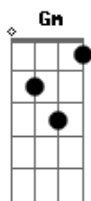

Niall Horan - Put a Little Love on Me

tom:

Intro: B F Cm G
B F B

[Primeira Parte]

B Gm
We fight, we get high holding on to love
Cm F
We came down 'cause there was nothing?holding?us
B Gm
Is it wrong?that I still wonder where you?are?
Cm F
Is it wrong that I still don't know my heart?

[Refrão]

B F Cm
Put a little love on me
B F Cm
Put a little love on me
B F Cm F
When the lights come up and there's no shadows dancing
B F Gm F
I look around as my heart is collapsing
Cm B
'Cause you're the only one I need
B F B
To put a little love on me

[Interlúdio]

Cm
Last night I lay awake
Gm
Stuck on the things we say
Cm F
And when I close my eyes, the first thing I hear you say is-

[Refrão]

B F Cm
Put a little love on me
B F Cm
Put a little love on me
B F Gm F
When the lights come up we're the only ones dancing
B F Cm F
I look around and you're standing there asking
Cm B
You say, you're the only one I need
B F B
So put your love on me

[Final]

Cm B
You're the only one I need
B F B
So put your love on me

Acordes

© ukulele-chords.com

© ukulele-chords.com

© ukulele-chords.com

© ukulele-chords.com

© ukulele-chords.com