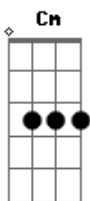

Niall Horan - Put a Little Love on Me

tom:

Intro: B F Cm G
B F B

[Primeira Parte]

B Gm
We fight, we get high holding on to love
Cm F
We came down 'cause there was nothing?holding?us
B Gm
Is it wrong?that I still wonder where you?are?
Cm F
Is it wrong that I still don't know my heart?

[Refrão]

B F Cm
Put a little love on me
B F Cm
Put a little love on me
B F Cm F
When the lights come up and there's no shadows dancing
B F Gm F
I look around as my heart is collapsing
Cm B
'Cause you're the only one I need
B F B
To put a little love on me

[Interlúdio]

Cm
Last night I lay awake
Gm
Stuck on the things we say
Cm F
And when I close my eyes, the first thing I hear you say is-

[Refrão]

B F Cm
Put a little love on me
B F Cm
Put a little love on me
B F Gm F
When the lights come up we're the only ones dancing
B F Cm F
I look around and you're standing there asking
Cm B
You say, you're the only one I need
B F B
So put your love on me

[Final]

Cm B
You're the only one I need
B F B
So put your love on me

Acordes

© ukulele-chords.com

© ukulele-chords.com

© ukulele-chords.com

© ukulele-chords.com

© ukulele-chords.com