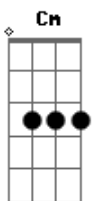

Niall Horan - Put a Little Love on Me

tom:

Intro: B F Cm G
B F B

[Primeira Parte]

B Gm
We fight, we get high holding on to love
Cm F
We came down 'cause there was nothing?holding?us
B Gm
Is it wrong?that I still wonder where you?are?
Cm F
Is it wrong that I still don't know my heart?

[Refrão]

B F Cm
Put a little love on me
B F Cm
Put a little love on me
B F Cm F
When the lights come up and there's no shadows dancing
B F Gm F
I look around as my heart is collapsing
Cm B
'Cause you're the only one I need
B F B
To put a little love on me

[Interlúdio]

Cm
Last night I lay awake
Gm
Stuck on the things we say
Cm F
And when I close my eyes, the first thing I hear you say is-

[Refrão]

B F Cm
Put a little love on me
B F Cm
Put a little love on me
B F Gm F
When the lights come up we're the only ones dancing
B F Cm F
I look around and you're standing there asking
Cm B
You say, you're the only one I need
B F B
So put your love on me

[Final]

Cm B
You're the only one I need
B F B
So put your love on me

Acordes

© ukulele-chords.com

© ukulele-chords.com

© ukulele-chords.com

© ukulele-chords.com

© ukulele-chords.com