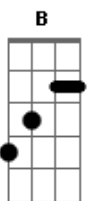

© ukulele-chords.com