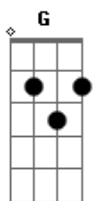

[Refrão]

B F Cm
Put a little love on me
B F Cm
Put a little love on me
B F Gm F
When the lights come up and there's no shadows dancing
B F Cm F
I look around as my heart is collapsing
Cm B
'Cause you're the only one I need
B F B
To put a little love on me

[Segunda Parte]

B Gm
We wrote and we wrote 'til there were no more words
Cm F
We laughed and we cried until we saw our worst
B Gm
Is it wrong that I still wonder where you are?
Cm F
Is it wrong that I still don't know my heart?

[Pre-Refrão]

B Gm
Are you all dressed up but with nowhere to go?
Cm F
Are your tears falling down when the lights are low?
B Gm
Another Friday night tryna put on a show
Cm F
Do you hate the weekend 'cause nobody's calling?
Cm B F
I've still got so much love hidden beneath this skin
N.C.
Will someone

[Refrão]

B F Cm
Put a little love on me
B F Cm
Put a little love on me
B F Cm F
When the lights come up and there's no shadows dancing
B F Gm F
I look around as my heart is collapsing
Cm B
'Cause you're the only one I need
B F B
To put a little love on me

[Interlúdio]

Cm
Last night I lay awake
Gm
Stuck on the things we say
Cm F
And when I close my eyes, the first thing I hear you say is-

[Refrão]

B F Cm
Put a little love on me
B F Cm
Put a little love on me
B F Gm F
When the lights come up we're the only ones dancing
B F Cm F
I look around and you're standing there asking
Cm B
You say, you're the only one I need
B F B
So put your love on me

[Final]

Cm B
You're the only one I need
B F B
So put your love on me

Acordes

© ukulele-chords.com