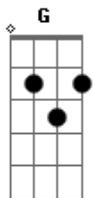

Tom: G

Intro: G C Em D

G C
Everybody's got somebody
Em D
I just wanna be alone

G
Well I don't need no one
C
Have too much fun
Em D
Out here on my own

G
I'll drink 'til it's empty

Stay up 'til it's dead

C
I'll wake up at midday and marry my bed

Em
I'll kiss all the woman

D
Get punched in the head

C
You could offer the world, baby

G C G
I'll take this instea--ea----d

C Am C
Ye--ea--ea----ah

Em Am G C
Ye--ea----ea--ah

G C
Long came the devil, caught my eye

Em D
She's kind of my type

G C
Chelsea baby, drives me crazy

Em D
But there's one thing on my mind

G
I'll drink 'til it's empty

Stay up 'til it's dead

C
I'll wake up at midday and marry my bed

Em
I'll kiss all the woman

D
Get punched in the head

C
You could offer the world, baby
G C G

I'll take this instea--ea----d

C Am C

Ye--ea--ea----ah

Em Am G C
Ye--ea----ea--ah

D Em
And if you ask me around

C
I should decline

D Em
Don't take it to heart

C
Your company is fine

G
But I get on better with mine

C Am Em D C G
Ooo, Ooo, Oo-oo

G C
Everybody's got somebody

Em D
I just want to be alone

G
I'll drink 'til it's empty

Stay up 'til it's dead

C
I'll wake up at midday and marry my bed

Em
I'll kiss all the woman

D
Get punched in the head

C
You could offer the world, baby

G C G
I'll take this instea--ea----d

C Am C
Ye--ea--ea----ah

Em Am G C
Ye--ea----ea--ah

G
I'll drink 'til it's empty

Stay up 'til it's dead

C
I'll wake up at midday and marry my bed

Em
I'll kiss all the woman

D
Get punched in the head

C
You could offer the world, baby

G
I'll take this instead

Acordes

© ukulele-chords.com